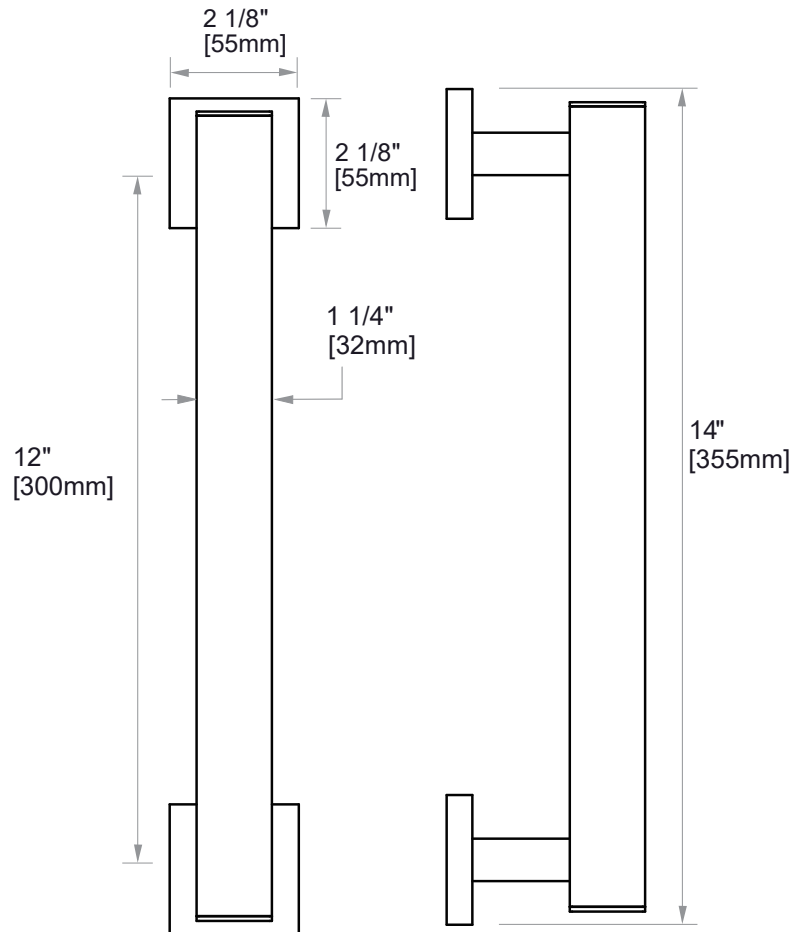

NOTE: Dimensions and specifications are subject to change without notice.