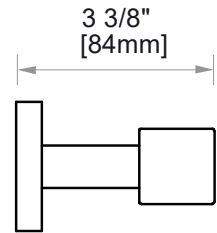

9300 SERIES

GRAB BAR 12"

8289312

PRODUCT NAME: GRAB BAR

SIZE: 12"

PRODUCT CODE: 8289312

MATERIAL: All-brass construction

- STOCKED FINISHES:**
- Polished Chrome (99)
 - Brushed Nickel (81)
 - Polished Nickel (68)