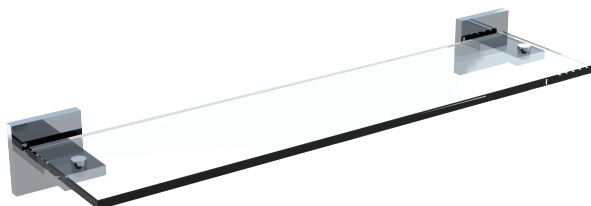

HAMBURG COLLECTION GLASS SHELF 440671

PRODUCT NAME: GALSS SHELF

PRODUCT CODE: 440671

MATERIAL: All-brass construction

KEY FEATURES: Transitional design.
Rectangular bold solid style.

STOCKED FINISHES:

- Polished Chrome (99)
- Brushed Nickel (81)
- Polished Nickel (68)
- Matte Black (48)

20 1/2" [520mm]

SPECIAL FINISHES AVAILABLE: 26 options available.
Please see our website for full list samples

WARRANTY:

Lifetime Limited (Residential Use)
One Year (Commercial Use)

NOTE: Dimensions and specifications are subject to change without notice.