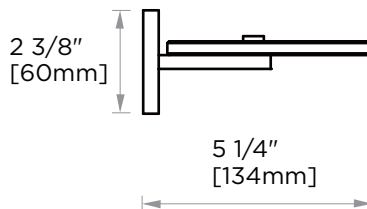

HAMBURG COLLECTION GLASS SHELF 440671

PRODUCT NAME: GALSS SHELF

PRODUCT CODE: 440671

MATERIAL: All-brass construction

KEY FEATURES: Transitional design.
Rectangular bold solid style.

STOCKED FINISHES:

- Polished Chrome (99)
- Brushed Nickel (81)
- Polished Nickel (68)
- Matte Black (48)

20 1/2" [520mm]

SPECIAL FINISHES AVAILABLE: 26 options available.
Please see our website for full list samples

WARRANTY:

Lifetime Limited (Residential Use)
One Year (Commercial Use)

NOTE: Dimensions and specifications are subject to change without notice.