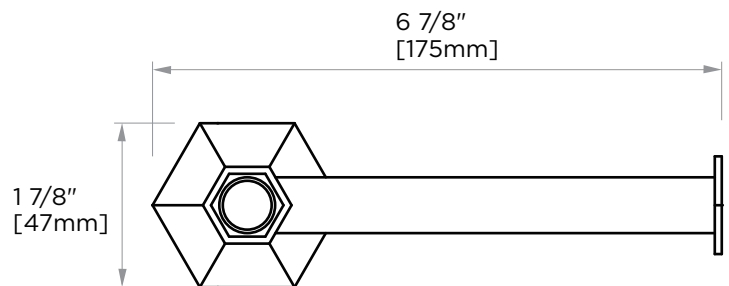

## PISA COLLECTION TISSUE HOLDER 342151

**PRODUCT NAME:** TISSUE HOLDER

**PRODUCT CODE:** 342151

**MATERIAL:** All-brass construction

**KEY FEATURES:** Classic Art Deco take on a traditional design

**STOCKED FINISHES:**

NOTE: Dimensions and specifications are subject to change without notice.