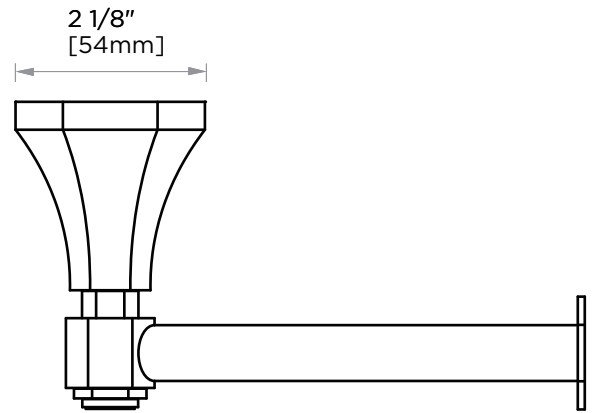

## PISA COLLECTION TISSUE HOLDER 342151

**PRODUCT NAME:** TISSUE HOLDER

**PRODUCT CODE:** 342151

**MATERIAL:** All-brass construction

**KEY FEATURES:** Classic Art Deco take on a traditional design

**STOCKED FINISHES:**

NOTE: Dimensions and specifications are subject to change without notice.