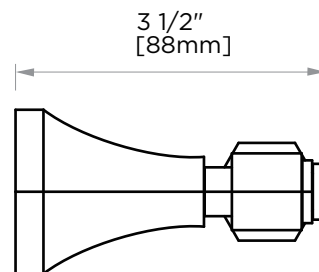

## PISA COLLECTION TISSUE HOLDER 342151

**PRODUCT NAME:** TISSUE HOLDER

**PRODUCT CODE:** 342151

**MATERIAL:** All-brass construction

**KEY FEATURES:** Classic Art Deco take on a traditional design

**STOCKED FINISHES:**

NOTE: Dimensions and specifications are subject to change without notice.