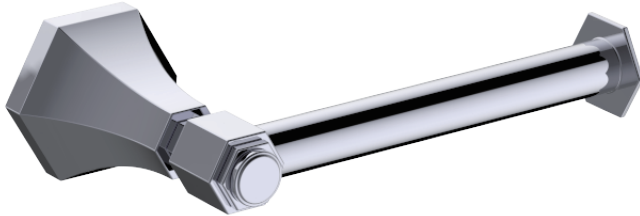

## PISA COLLECTION TISSUE HOLDER 342151

**PRODUCT NAME:** TISSUE HOLDER

**PRODUCT CODE:** 342151

**MATERIAL:** All-brass construction

**KEY FEATURES:** Classic Art Deco take on a traditional design

**STOCKED FINISHES:**