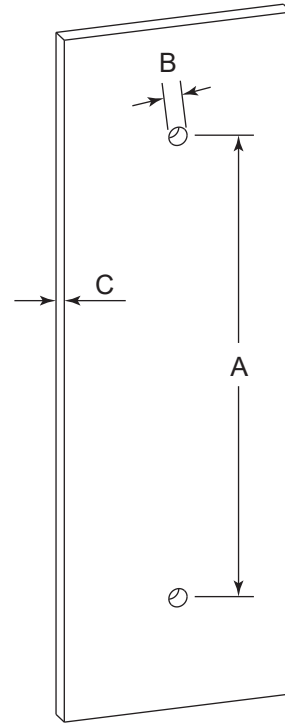

FLORENCE COLLECTION SINGLE SDH 18" 3227518

PRODUCT NAME: SINGLE SHOWER DOOR HANDLE 18"

PRODUCT CODE: 3227518

MATERIAL: All-brass construction

KEY FEATURES: Traditional design.
Round and elegant style.

STOCKED FINISHES:

NOTE: Dimensions and specifications are subject to change without notice.

HANDLES INFO

Components Included		
①	Handle	X1
②	Set Screw M6	X2
③	Fixing Bracket	X2
④	Rubber Gasket	X4

Mounting Kits Included		
	X1	Allen Key

GLASS INFO

Glass Hole C-C Distance		
A	8"/203mm	8" Shower Door Handle
	12"/305mm	12" Shower Door Handle
	18"/457mm	18" Shower Door Handle
	24"/610mm	24" Shower Door Handle
	36"/914mm	36" Shower Door Handle
B	1/2" (12mm)	Glass Hole Diameter
C	6-12mm	Glass Thickness