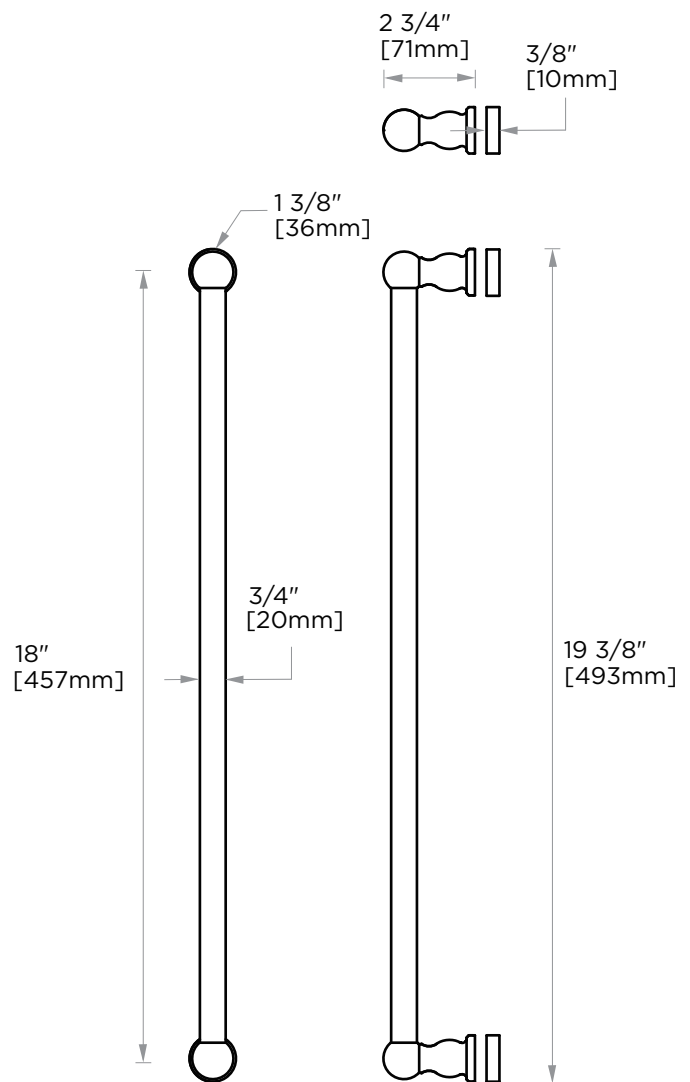

FLORENCE COLLECTION SINGLE SDH 18" 3227518

PRODUCT NAME: SINGLE SHOWER DOOR HANDLE 18"

PRODUCT CODE: 3227518

MATERIAL: All-brass construction

KEY FEATURES: Traditional design.
Round and elegant style.

STOCKED FINISHES:

NOTE: Dimensions and specifications are subject to change without notice.

HANDLES INFO

Components Included		
①	Handle	X1
②	Set Screw M6	X2
③	Fixing Bracket	X2
④	Rubber Gasket	X4

Mounting Kits Included		
	X1	Allen Key

GLASS INFO

Glass Hole C-C Distance		
A	8"/203mm	8" Shower Door Handle
	12"/305mm	12" Shower Door Handle
	18"/457mm	18" Shower Door Handle
	24"/610mm	24" Shower Door Handle
	36"/914mm	36" Shower Door Handle
B	1/2" (12mm)	Glass Hole Diameter
C	6-12mm	Glass Thickness

* Can be used with extension kit for thicker doors

NOTE: Dimensions and specifications are subject to change without notice.