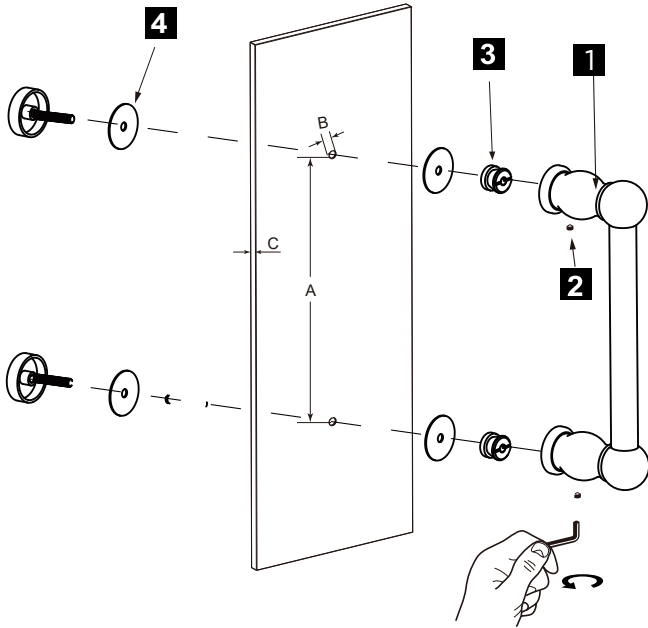

FLORENCE COLLECTION SINGLE SDH 18" 3227518

PRODUCT NAME: SINGLE SHOWER DOOR HANDLE 18"

PRODUCT CODE: 3227518

MATERIAL: All-brass construction

KEY FEATURES: Traditional design.
Round and elegant style.

STOCKED FINISHES:

NOTE: Dimensions and specifications are subject to change without notice.

HANDLES INFO

Components Included		
①	Handle	X1
②	Set Screw M6	X2
③	Fixing Bracket	X2
④	Rubber Gasket	X4

Mounting Kits Included		
	X1	Allen Key

GLASS INFO

Glass Hole C-C Distance		
A	8"/203mm	8" Shower Door Handle
	12"/305mm	12" Shower Door Handle
	18"/457mm	18" Shower Door Handle
	24"/610mm	24" Shower Door Handle
	36"/914mm	36" Shower Door Handle
B	1/2" (12mm)	Glass Hole Diameter
C	6-12mm	Glass Thickness