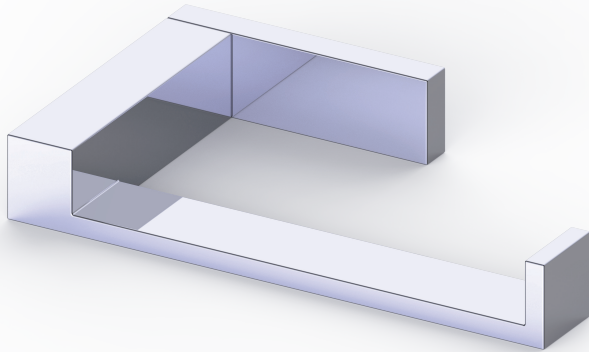

MUNICH COLLECTION
TISSUE HOLDER
288152

PRODUCT NAME: TISSUE HOLDER

PRODUCT CODE: 288152

MATERIAL: All-brass construction

KEY FEATURES: Contemporary design.
Strong rectangular shapes,
balanced by slender linear lines.