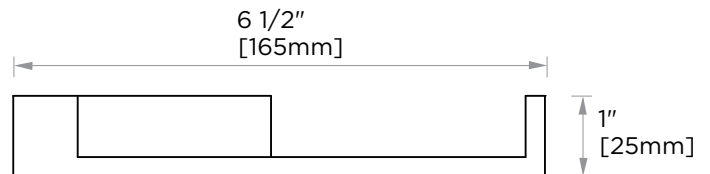

NOTE: Dimensions and specifications are subject to change without notice.