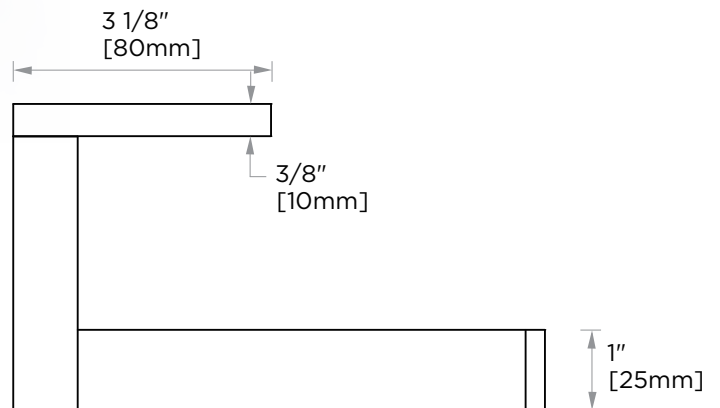

NOTE: Dimensions and specifications are subject to change without notice.