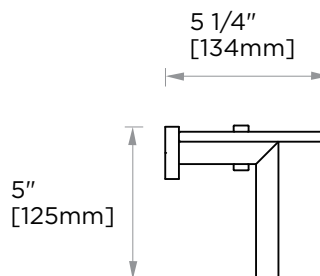

## LONDON COLLECTION GLASS SHELF WITH TOWEL BAR 24" 248678

**PRODUCT NAME:** GLASS SHELF WITH TOWEL BAR 24"

**PRODUCT CODE:** 248678

**MATERIAL:** All-brass construction

**KEY FEATURES:** Contemporary design. Sleek rectangular shapes offset by strong squared anchors.

NOTE: Dimensions and specifications are subject to change without notice.