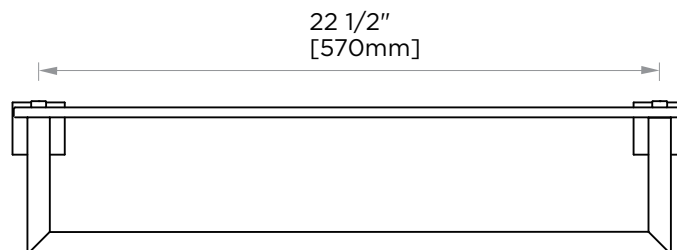

NOTE: Dimensions and specifications are subject to change without notice.