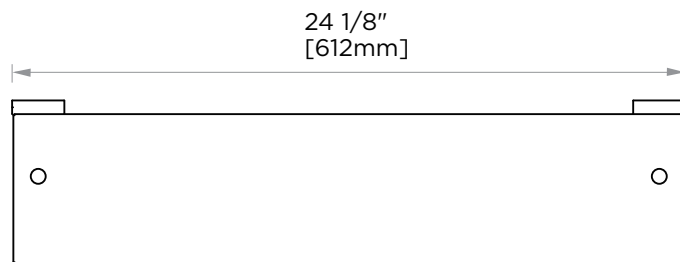

## LONDON COLLECTION GLASS SHELF WITH TOWEL BAR 24" 248678

**PRODUCT NAME:** GLASS SHELF WITH TOWEL BAR 24"

**PRODUCT CODE:** 248678

**MATERIAL:** All-brass construction

**KEY FEATURES:** Contemporary design. Sleek rectangular shapes offset by strong squared anchors.