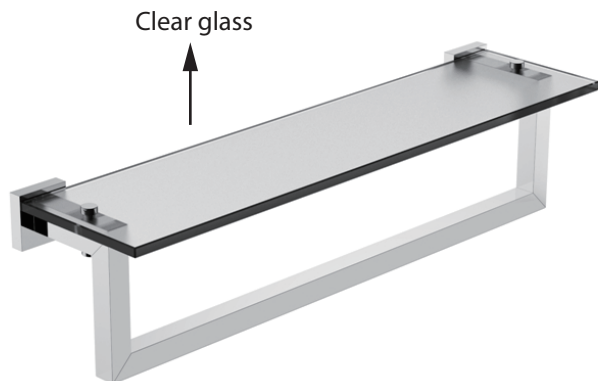

## LONDON COLLECTION GLASS SHELF WITH TOWEL BAR 24" 248678

**PRODUCT NAME:** GLASS SHELF WITH TOWEL BAR 24"

**PRODUCT CODE:** 248678

**MATERIAL:** All-brass construction

**KEY FEATURES:** Contemporary design. Sleek rectangular shapes offset by strong squared anchors.