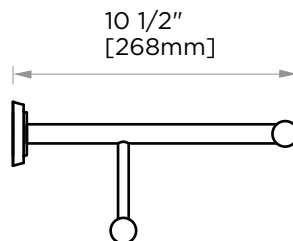

SOFIA COLLECTION TOWEL BASKET 167442

PRODUCT NAME: TOWEL BASKET

PRODUCT CODE: 167442

MATERIAL: All-brass construction

KEY FEATURES: Contemporary design. Geometric with bold circular backdrop.

STOCKED FINISHES:

NOTE: Dimensions and specifications are subject to change without notice.