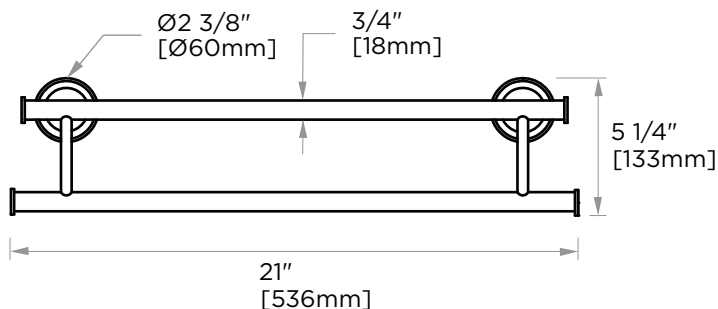

SPECIAL FINISHES AVAILABLE: 26 options available. Please see our website for full list samples