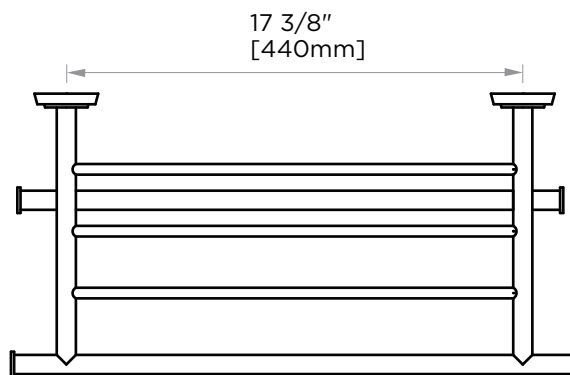

SOFIA COLLECTION TOWEL BASKET 167442

PRODUCT NAME: TOWEL BASKET

PRODUCT CODE: 167442

MATERIAL: All-brass construction

KEY FEATURES: Contemporary design. Geometric with bold circular backdrop.

STOCKED FINISHES:

NOTE: Dimensions and specifications are subject to change without notice.