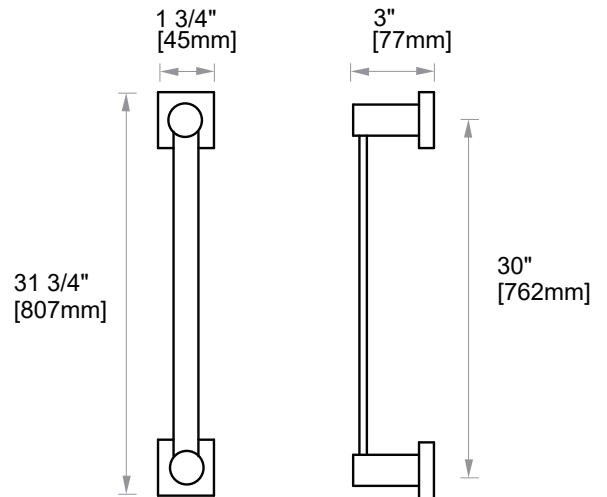

INCLUDES ROSETTE : 40X4MM

PORTO COLLECTION TOWEL BAR 30"

137300

Without Rosette

With Rosette

PRODUCT NAME: PORTO TOWEL BAR 30"

PRODUCT CODE: 137300

MATERIAL: All-brass construction

WARRANTY:

Lifetime Limited (Residential Use)
One Year (Commercial Use)

NOTE: Dimensions and specifications are subject to change without notice.

PORTO COLLECTION

Large Round Rosette
137RDLG 48X10mm

Small Square Rosette
277SQSM 40X4mm

Large Square Rosette
277SQLG 45X12mm

NOTE: Dimensions and specifications are subject to change without notice.