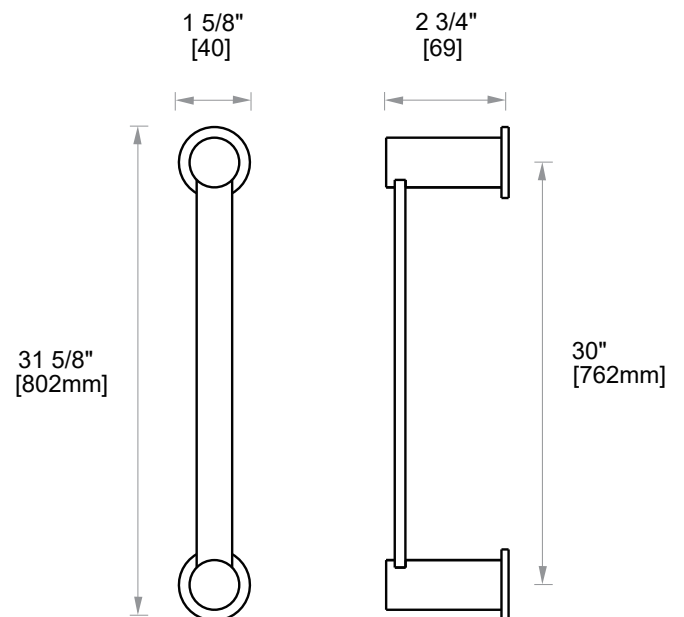

INCLUDES ROSETTE : 40X4MM

PORTO COLLECTION TOWEL BAR 30"

137300

Without Rosette

With Rosette

PRODUCT NAME: PORTO TOWEL BAR 30"

PRODUCT CODE: 137300

MATERIAL: All-brass construction

WARRANTY:

Lifetime Limited (Residential Use)
One Year (Commercial Use)

NOTE: Dimensions and specifications are subject to change without notice.

PORTO COLLECTION

Large Round Rosette
137RDLG 48X10mm

Small Square Rosette
277SQSM 40X4mm

Large Square Rosette
277SQLG 45X12mm

NOTE: Dimensions and specifications are subject to change without notice.