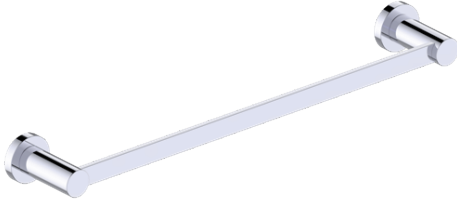

INCLUDES ROSETTE : 40X4MM

PORTO COLLECTION TOWEL BAR 30"

137300

Without Rosette

With Rosette

PRODUCT NAME: PORTO TOWEL BAR 30"

PRODUCT CODE: 137300

MATERIAL: All-brass construction

KEY FEATURES: Contemporary design.
Round and linear geometries.
Sleek modern aesthetic.

STOCKED FINISHES:

- Polished Chrome (99)
- Brushed Nickel (81)
- Polished Nickel (68)
- Matte Black (48)

SPECIAL FINISHES AVAILABLE: 26 options available.
Please see our website for full list of samples

WARRANTY:

Lifetime Limited (Residential Use)
One Year (Commercial Use)

NOTE: Dimensions and specifications are subject to change without notice.

PORTO COLLECTION

Large Round Rosette
137RDLG 48X10mm

Small Square Rosette
277SQSM 40X4mm

Large Square Rosette
277SQLG 45X12mm

NOTE: Dimensions and specifications are subject to change without notice.