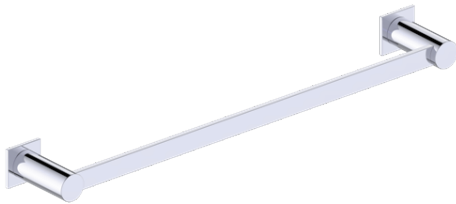

INCLUDES ROSETTE : 40X4MM

PORTO COLLECTION TOWEL BAR 30"

137300

Without Rosette

With Rosette

PRODUCT NAME: PORTO TOWEL BAR 30"

PRODUCT CODE: 137300

MATERIAL: All-brass construction

KEY FEATURES: Contemporary design.
Round and linear geometries.
Sleek modern aesthetic.

STOCKED FINISHES:

- Polished Chrome (99)
- Brushed Nickel (81)
- Polished Nickel (68)
- Matte Black (48)

SPECIAL FINISHES AVAILABLE: 26 options available.
Please see our website for full list of samples

WARRANTY:

Lifetime Limited (Residential Use)
One Year (Commercial Use)

NOTE: Dimensions and specifications are subject to change without notice.

PORTO COLLECTION

Large Round Rosette
137RDLG 48X10mm

Small Square Rosette
277SQSM 40X4mm

Large Square Rosette
277SQLG 45X12mm

NOTE: Dimensions and specifications are subject to change without notice.