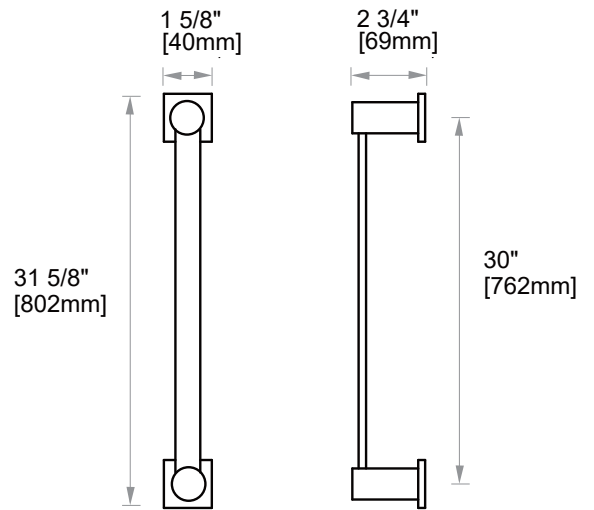

INCLUDES ROSETTE : 40X4MM

PORTO COLLECTION TOWEL BAR 30"

137300

Without Rosette

With Rosette

PRODUCT NAME: PORTO TOWEL BAR 30"

PRODUCT CODE: 137300

MATERIAL: All-brass construction

WARRANTY:

Lifetime Limited (Residential Use)
One Year (Commercial Use)

NOTE: Dimensions and specifications are subject to change without notice.

PORTO COLLECTION

Large Round Rosette
137RDLG 48X10mm

Small Square Rosette
277SQSM 40X4mm

Large Square Rosette
277SQLG 45X12mm

NOTE: Dimensions and specifications are subject to change without notice.