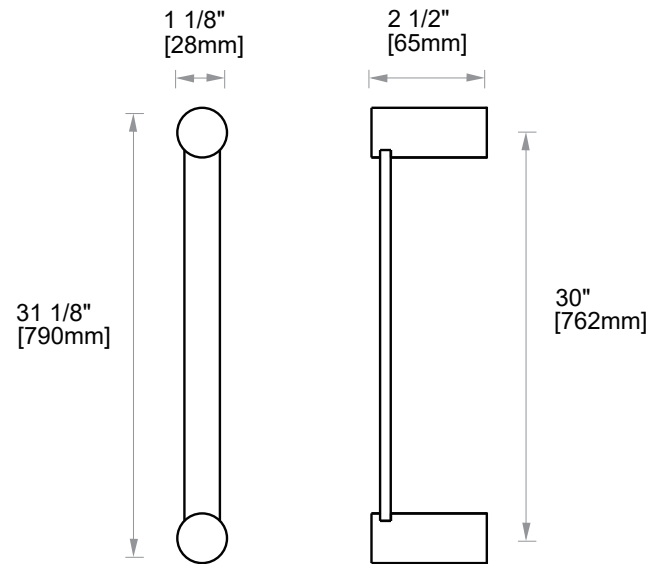

INCLUDES ROSETTE : 40X4MM

PORTO COLLECTION TOWEL BAR 30"

137300

Without Rosette

With Rosette

PRODUCT NAME: PORTO TOWEL BAR 30"

PRODUCT CODE: 137300

MATERIAL: All-brass construction

WARRANTY:

Lifetime Limited (Residential Use)
One Year (Commercial Use)

NOTE: Dimensions and specifications are subject to change without notice.

PORTO COLLECTION

Large Round Rosette
137RDLG 48X10mm

Small Square Rosette
277SQSM 40X4mm

Large Square Rosette
277SQLG 45X12mm

NOTE: Dimensions and specifications are subject to change without notice.