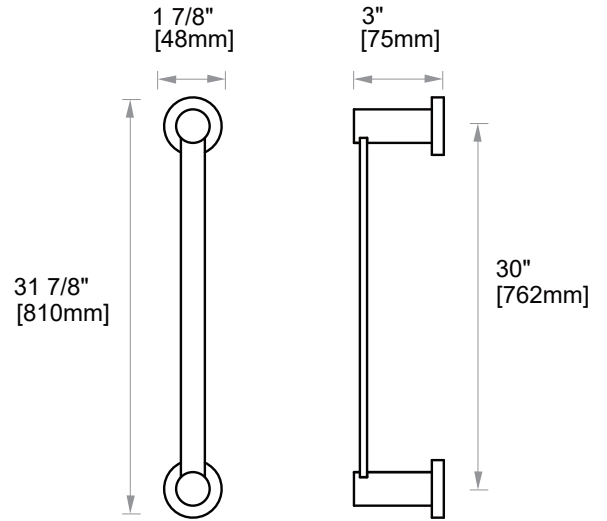

INCLUDES ROSETTE : 40X4MM

PORTO COLLECTION TOWEL BAR 30"

137300

Without Rosette

With Rosette

PRODUCT NAME: PORTO TOWEL BAR 30"

PRODUCT CODE: 137300

MATERIAL: All-brass construction

WARRANTY:

Lifetime Limited (Residential Use)
One Year (Commercial Use)

NOTE: Dimensions and specifications are subject to change without notice.

PORTO COLLECTION

Large Round Rosette
137RDLG 48X10mm

Small Square Rosette
277SQSM 40X4mm

Large Square Rosette
277SQLG 45X12mm

NOTE: Dimensions and specifications are subject to change without notice.