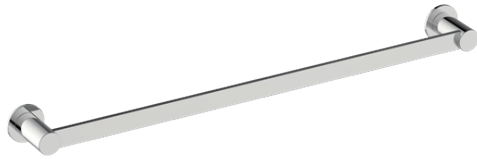

INCLUDES ROSETTE : 40X4MM

PORTO COLLECTION TOWEL BAR 30"

137300

Without Rosette

With Rosette

PRODUCT NAME: PORTO TOWEL BAR 30"

PRODUCT CODE: 137300

MATERIAL: All-brass construction

KEY FEATURES: Contemporary design.
Round and linear geometries.
Sleek modern aesthetic.

STOCKED FINISHES:

- Polished Chrome (99)
- Brushed Nickel (81)
- Polished Nickel (68)
- Matte Black (48)

SPECIAL FINISHES AVAILABLE: 26 options available.
Please see our website for full list of samples

WARRANTY:

Lifetime Limited (Residential Use)
One Year (Commercial Use)

NOTE: Dimensions and specifications are subject to change without notice.

PORTO COLLECTION

Large Round Rosette
137RDLG 48X10mm

Small Square Rosette
277SQSM 40X4mm

Large Square Rosette
277SQLG 45X12mm

NOTE: Dimensions and specifications are subject to change without notice.