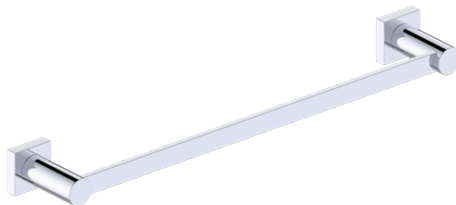

INCLUDES ROSETTE : 40X4MM

PORTO COLLECTION TOWEL BAR 30"

137300

Without Rosette

With Rosette

PRODUCT NAME: PORTO TOWEL BAR 30"

PRODUCT CODE: 137300

MATERIAL: All-brass construction

WARRANTY:

Lifetime Limited (Residential Use)
One Year (Commercial Use)

NOTE: Dimensions and specifications are subject to change without notice.

PORTO COLLECTION

Large Round Rosette
137RDLG 48X10mm

Small Square Rosette
277SQSM 40X4mm

Large Square Rosette
277SQLG 45X12mm

NOTE: Dimensions and specifications are subject to change without notice.