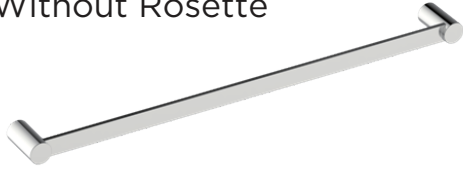

INCLUDES ROSETTE : 40X4MM

PORTO COLLECTION TOWEL BAR 30"

137300

Without Rosette

With Rosette

PRODUCT NAME: PORTO TOWEL BAR 30"

PRODUCT CODE: 137300

MATERIAL: All-brass construction

KEY FEATURES: Contemporary design.
Round and linear geometries.
Sleek modern aesthetic.

STOCKED FINISHES:

- Polished Chrome (99)
- Brushed Nickel (81)
- Polished Nickel (68)
- Matte Black (48)

SPECIAL FINISHES AVAILABLE: 26 options available.
Please see our website for full list of samples

WARRANTY:

Lifetime Limited (Residential Use)
One Year (Commercial Use)

NOTE: Dimensions and specifications are subject to change without notice.

PORTO COLLECTION

Large Round Rosette
137RDLG 48X10mm

Small Square Rosette
277SQSM 40X4mm

Large Square Rosette
277SQLG 45X12mm

NOTE: Dimensions and specifications are subject to change without notice.