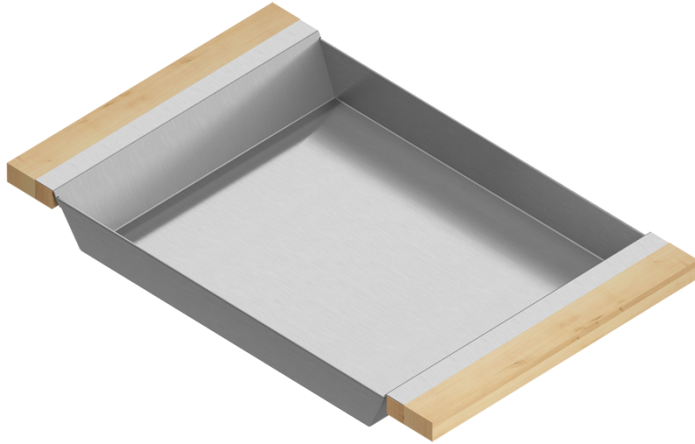

205334 | TRAY

STAINLESS STEEL SINK ACCESSORY

Specifications

Model	205334
Collection	Tray
Compatible bowl dimension (front-to-back)	18"
Overall dimensions	12" × 19" × 2 1/4"

Warranty

Home Refinements offers a 1-YEAR LIMITED WARRANTY following the purchase date for all mobile parts, options and accessories against defects of material and workmanship. This warranty is limited to defects or damages resulting from a normal residential use. For further details on our product warranty, please refer to our catalog or Web site.

Features

- Can be used on top of sink to create extra workspace or on countertop
- Ideal to prepare or to serve food
- Innovative and functional design to match with other standard Home Refinements accessories
- 100% premium hard rock maple or walnut handles for high quality and durability
- Rubber-tipped footings for better stability and protection
- 304 series stainless steel (18/10)
- Elegant no. 4 brushed finish that matches the appliances