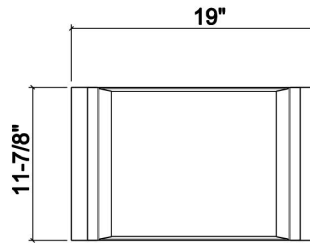

205334 | TRAY

STAINLESS STEEL SINK ACCESSORY

Specifications

Model	205334
Collection	Tray
Compatible bowl dimension (front-to-back)	18"
Overall dimensions	12" × 19" × 2 1/4"

Warranty

Home Refinements offers a 1-YEAR LIMITED WARRANTY following the purchase date for all mobile parts, options and accessories against defects of material and workmanship. This warranty is limited to defects or damages resulting from a normal residential use. For further details on our product warranty, please refer to our catalog or Web site.