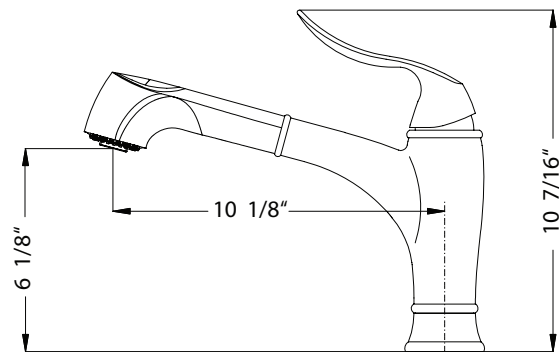

**ARIANA SERIES**

**Pull Out Kitchen Faucet**

- Model** ARPO-2000-PC : Polished Chrome  
 ARPO-2000-BN : Brushed Nickel  
 ARPO-2000-OB : Oil Rubbed Bronze  
 ARPO-2000-BB : Brushed Brass

ARPO-2000

**FEATURES**

- Traditional solid brass construction
- Lightweight pull out with dual function spray/stream hand spray
- Easy clean removable Aerator
- Extendable hose reaches all edges of sink and beyond. 20+ inches
- Ergonomic UltraSmooth topmount handle
- Ceramic Disc Cartridge - Lifetime Warranty
- Available in 4 finish options
- Oversized deck mounting locknut for ease of installation
- Hybrid stainless steel and nylon braided hoses for increased durability and flexibility
- All HamatUSA faucets are ICC certified to meet or exceed US State and Federal plumbing codes and low lead safety standards
- Limited Lifetime Warranty