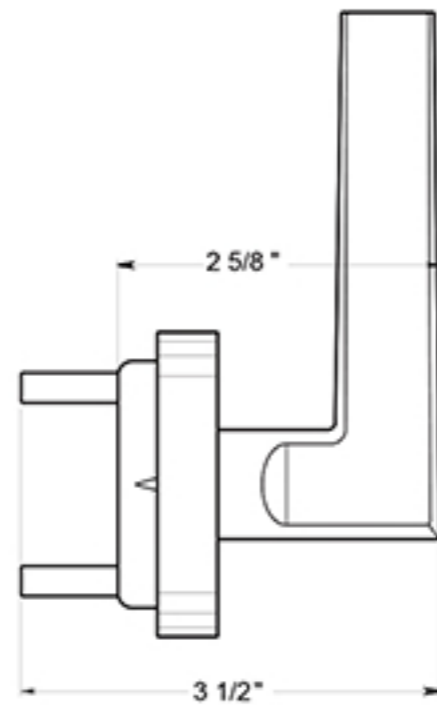

# ZPLR3

PORTMORE LEVERS / PASSAGE / RESIDENTIAL ELITE / ZINC

DRAWING NOT TO SCALE

NOTE: Deltana reserves the right to constantly improve its products and is not responsible for differences between the product in-hand and the specifications contained in this drawing. We do not recommend to pre-drill holes or pre-cut woods or metals based on the drawing information if the veracity of the specifications has not been proven by the live product.