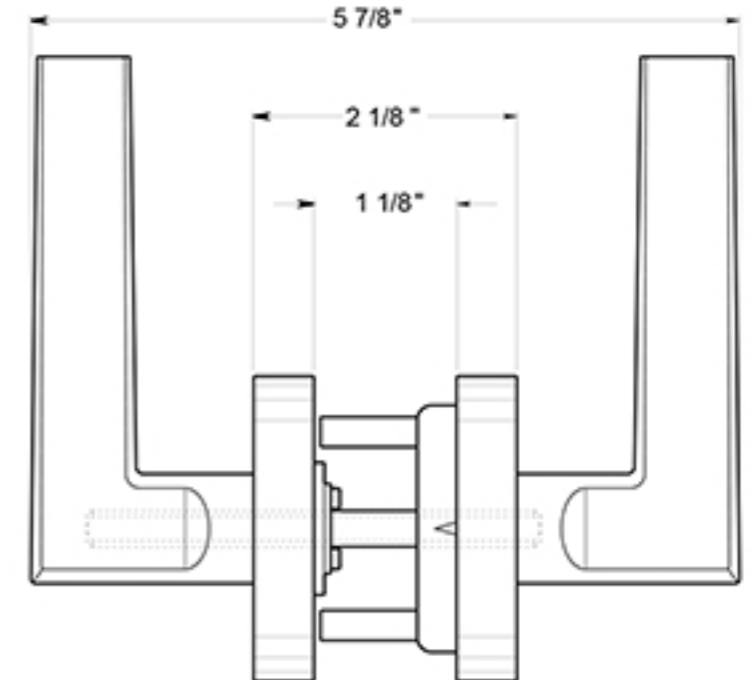

# ZPLR3

PORTMORE LEVERS / PASSAGE / RESIDENTIAL ELITE / ZINC

DRAWING NOT TO SCALE

NOTE: Deltana reserves the right to constantly improve its products and is not responsible for differences between the product in-hand and the specifications contained in this drawing. We do not recommend to pre-drill holes or pre-cut woods or metals based on the drawing information if the veracity of the specifications has not been proven by the live product.