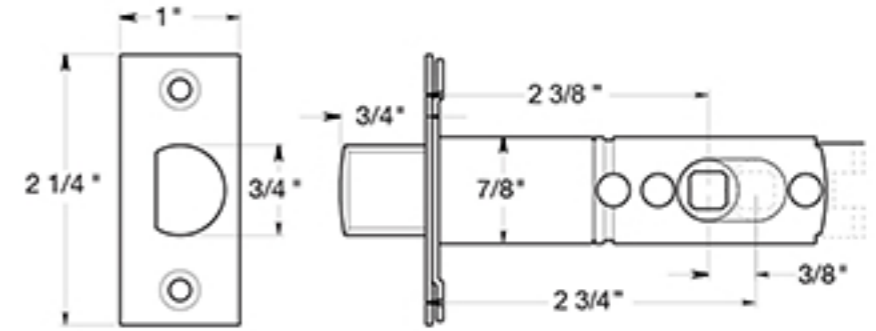

# ZPLR3

PORTMORE LEVERS / PASSAGE / RESIDENTIAL ELITE / ZINC

DRAWING NOT TO SCALE

NOTE: Deltana reserves the right to constantly improve its products and is not responsible for differences between the product in-hand and the specifications contained in this drawing. We do not recommend to pre-drill holes or pre-cut woods or metals based on the drawing information if the veracity of the specifications has not been proven by the live product.