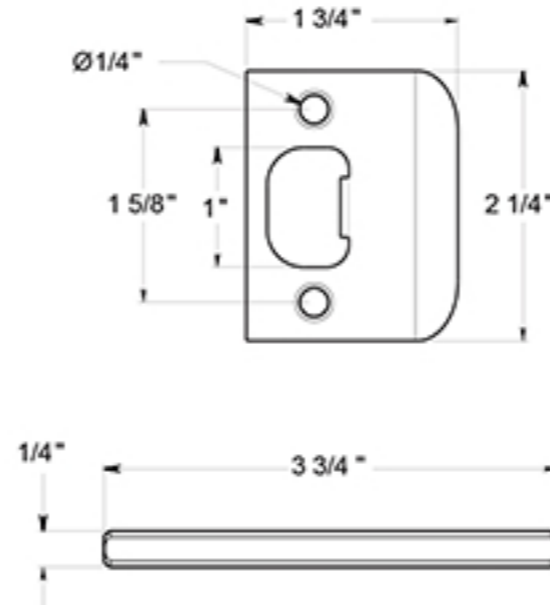

# ZPLR3

PORTMORE LEVERS / PASSAGE / RESIDENTIAL ELITE / ZINC

DRAWING NOT TO SCALE

NOTE: Deltana reserves the right to constantly improve its products and is not responsible for differences between the product in-hand and the specifications contained in this drawing. We do not recommend to pre-drill holes or pre-cut woods or metals based on the drawing information if the veracity of the specifications has not been proven by the live product.