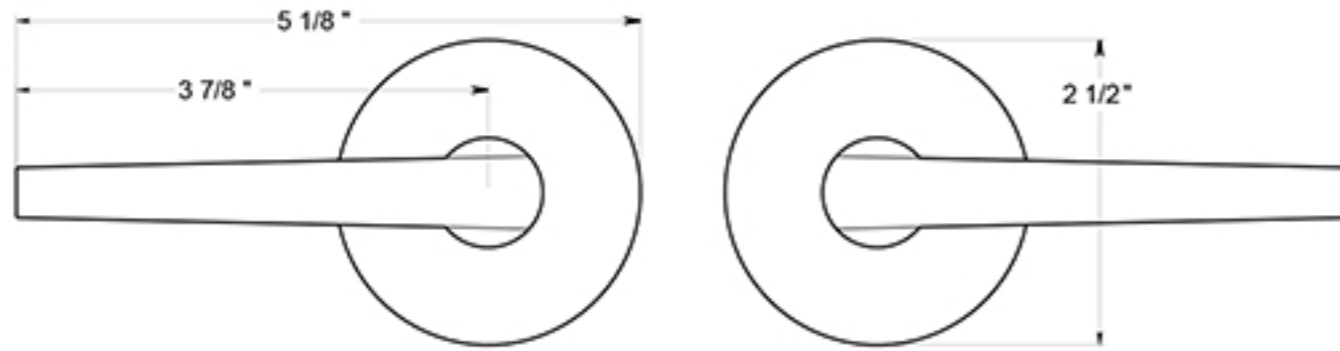

# ZPLR3

PORTMORE LEVERS / PASSAGE / RESIDENTIAL ELITE / ZINC

DRAWING NOT TO SCALE

NOTE: Deltana reserves the right to constantly improve its products and is not responsible for differences between the product in-hand and the specifications contained in this drawing. We do not recommend to pre-drill holes or pre-cut woods or metals based on the drawing information if the veracity of the specifications has not been proven by the live product.