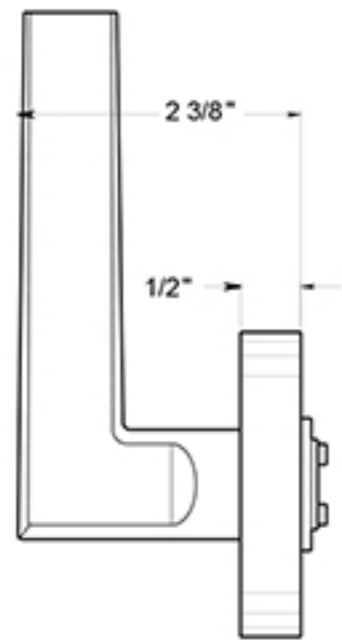

# ZPLR3

PORTMORE LEVERS / PASSAGE / RESIDENTIAL ELITE / ZINC

DRAWING NOT TO SCALE

NOTE: Deltana reserves the right to constantly improve its products and is not responsible for differences between the product in-hand and the specifications contained in this drawing. We do not recommend to pre-drill holes or pre-cut woods or metals based on the drawing information if the veracity of the specifications has not been proven by the live product.