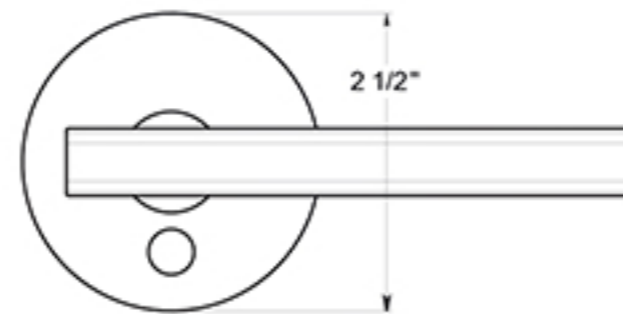

ZMLR2-LH

MANDEVILLE LEVERS / PRIVACY / LEFT HAND / RESIDENTIAL ELITE / ZINC

DRAWING NOT TO SCALE

NOTE: Deltana reserves the right to constantly improve its products and is not responsible for differences between the product in-hand and the specifications contained in this drawing. We do not recommend to pre-drill holes or pre-cut woods or metals based on the drawing information if the veracity of the specifications has not been proven by the live product.