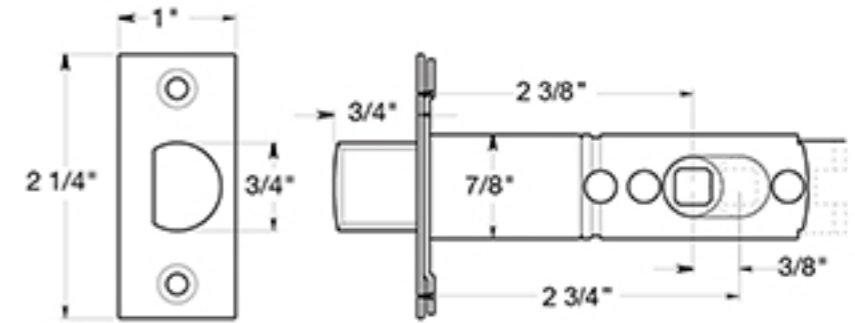

ZMLR2-LH

MANDEVILLE LEVERS / PRIVACY / LEFT HAND / RESIDENTIAL ELITE / ZINC

DRAWING NOT TO SCALE

NOTE: Deltana reserves the right to constantly improve its products and is not responsible for differences between the product in-hand and the specifications contained in this drawing. We do not recommend to pre-drill holes or pre-cut woods or metals based on the drawing information if the veracity of the specifications has not been proven by the live product.