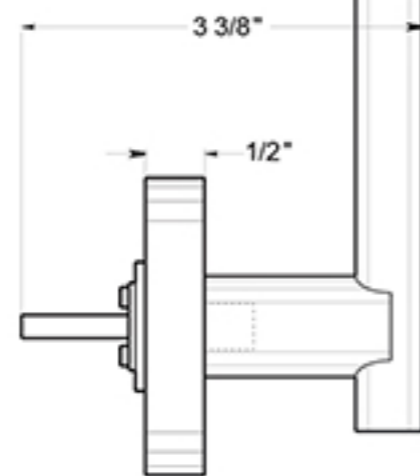

ZMLR2-LH

MANDEVILLE LEVERS / PRIVACY / LEFT HAND / RESIDENTIAL ELITE / ZINC

DRAWING NOT TO SCALE

NOTE: Deltana reserves the right to constantly improve its products and is not responsible for differences between the product in-hand and the specifications contained in this drawing. We do not recommend to pre-drill holes or pre-cut woods or metals based on the drawing information if the veracity of the specifications has not been proven by the live product.