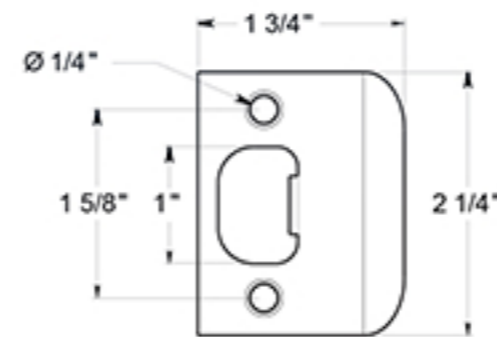

ZMLR2-LH

MANDEVILLE LEVERS / PRIVACY / LEFT HAND / RESIDENTIAL ELITE / ZINC

DRAWING NOT TO SCALE

NOTE: Deltana reserves the right to constantly improve its products and is not responsible for differences between the product in-hand and the specifications contained in this drawing. We do not recommend to pre-drill holes or pre-cut woods or metals based on the drawing information if the veracity of the specifications has not been proven by the live product.