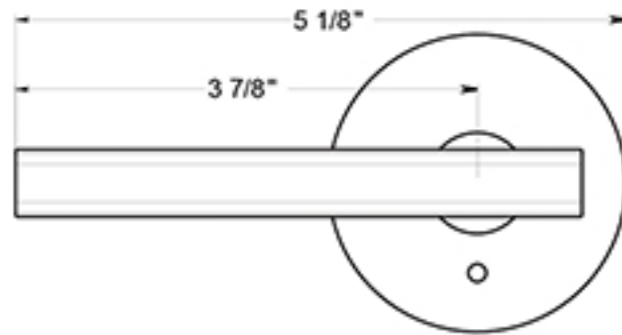

ZMLR2-LH

MANDEVILLE LEVERS / PRIVACY / LEFT HAND / RESIDENTIAL ELITE / ZINC

DRAWING NOT TO SCALE

NOTE: Deltana reserves the right to constantly improve its products and is not responsible for differences between the product in-hand and the specifications contained in this drawing. We do not recommend to pre-drill holes or pre-cut woods or metals based on the drawing information if the veracity of the specifications has not been proven by the live product.