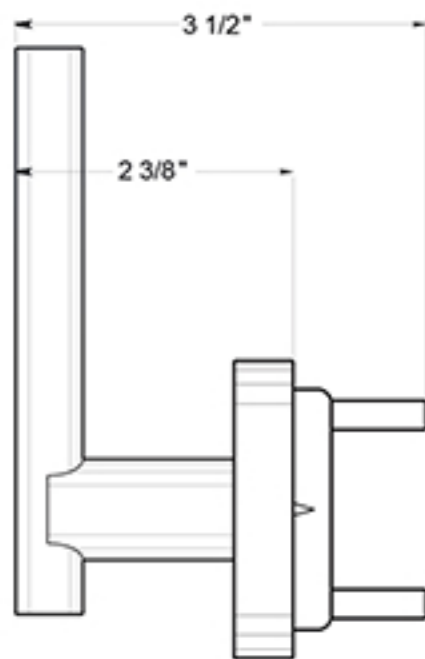

ZMLR2-LH

MANDEVILLE LEVERS / PRIVACY / LEFT HAND / RESIDENTIAL ELITE / ZINC

DRAWING NOT TO SCALE

NOTE: Deltana reserves the right to constantly improve its products and is not responsible for differences between the product in-hand and the specifications contained in this drawing. We do not recommend to pre-drill holes or pre-cut woods or metals based on the drawing information if the veracity of the specifications has not been proven by the live product.