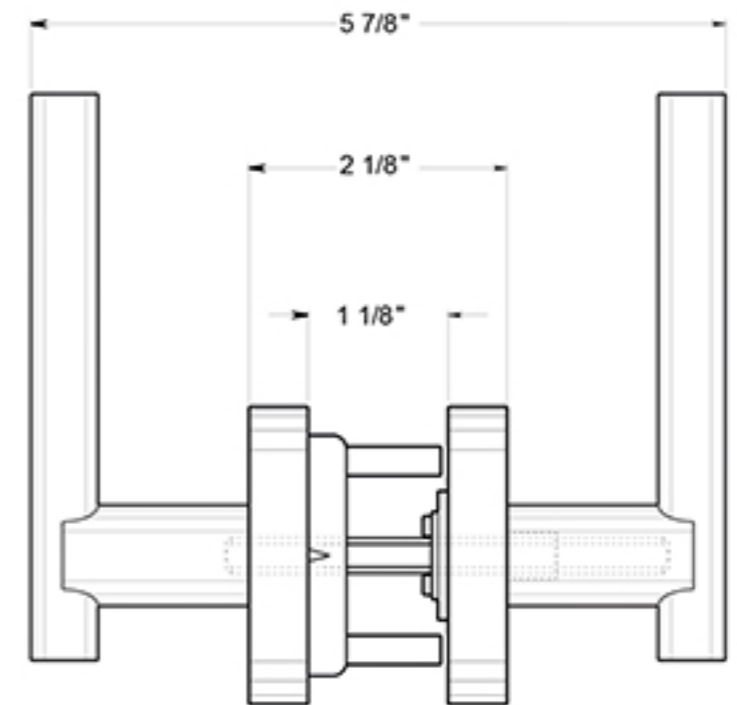

ZMLR2-LH

MANDEVILLE LEVERS / PRIVACY / LEFT HAND / RESIDENTIAL ELITE / ZINC

DRAWING NOT TO SCALE

NOTE: Deltana reserves the right to constantly improve its products and is not responsible for differences between the product in-hand and the specifications contained in this drawing. We do not recommend to pre-drill holes or pre-cut woods or metals based on the drawing information if the veracity of the specifications has not been proven by the live product.