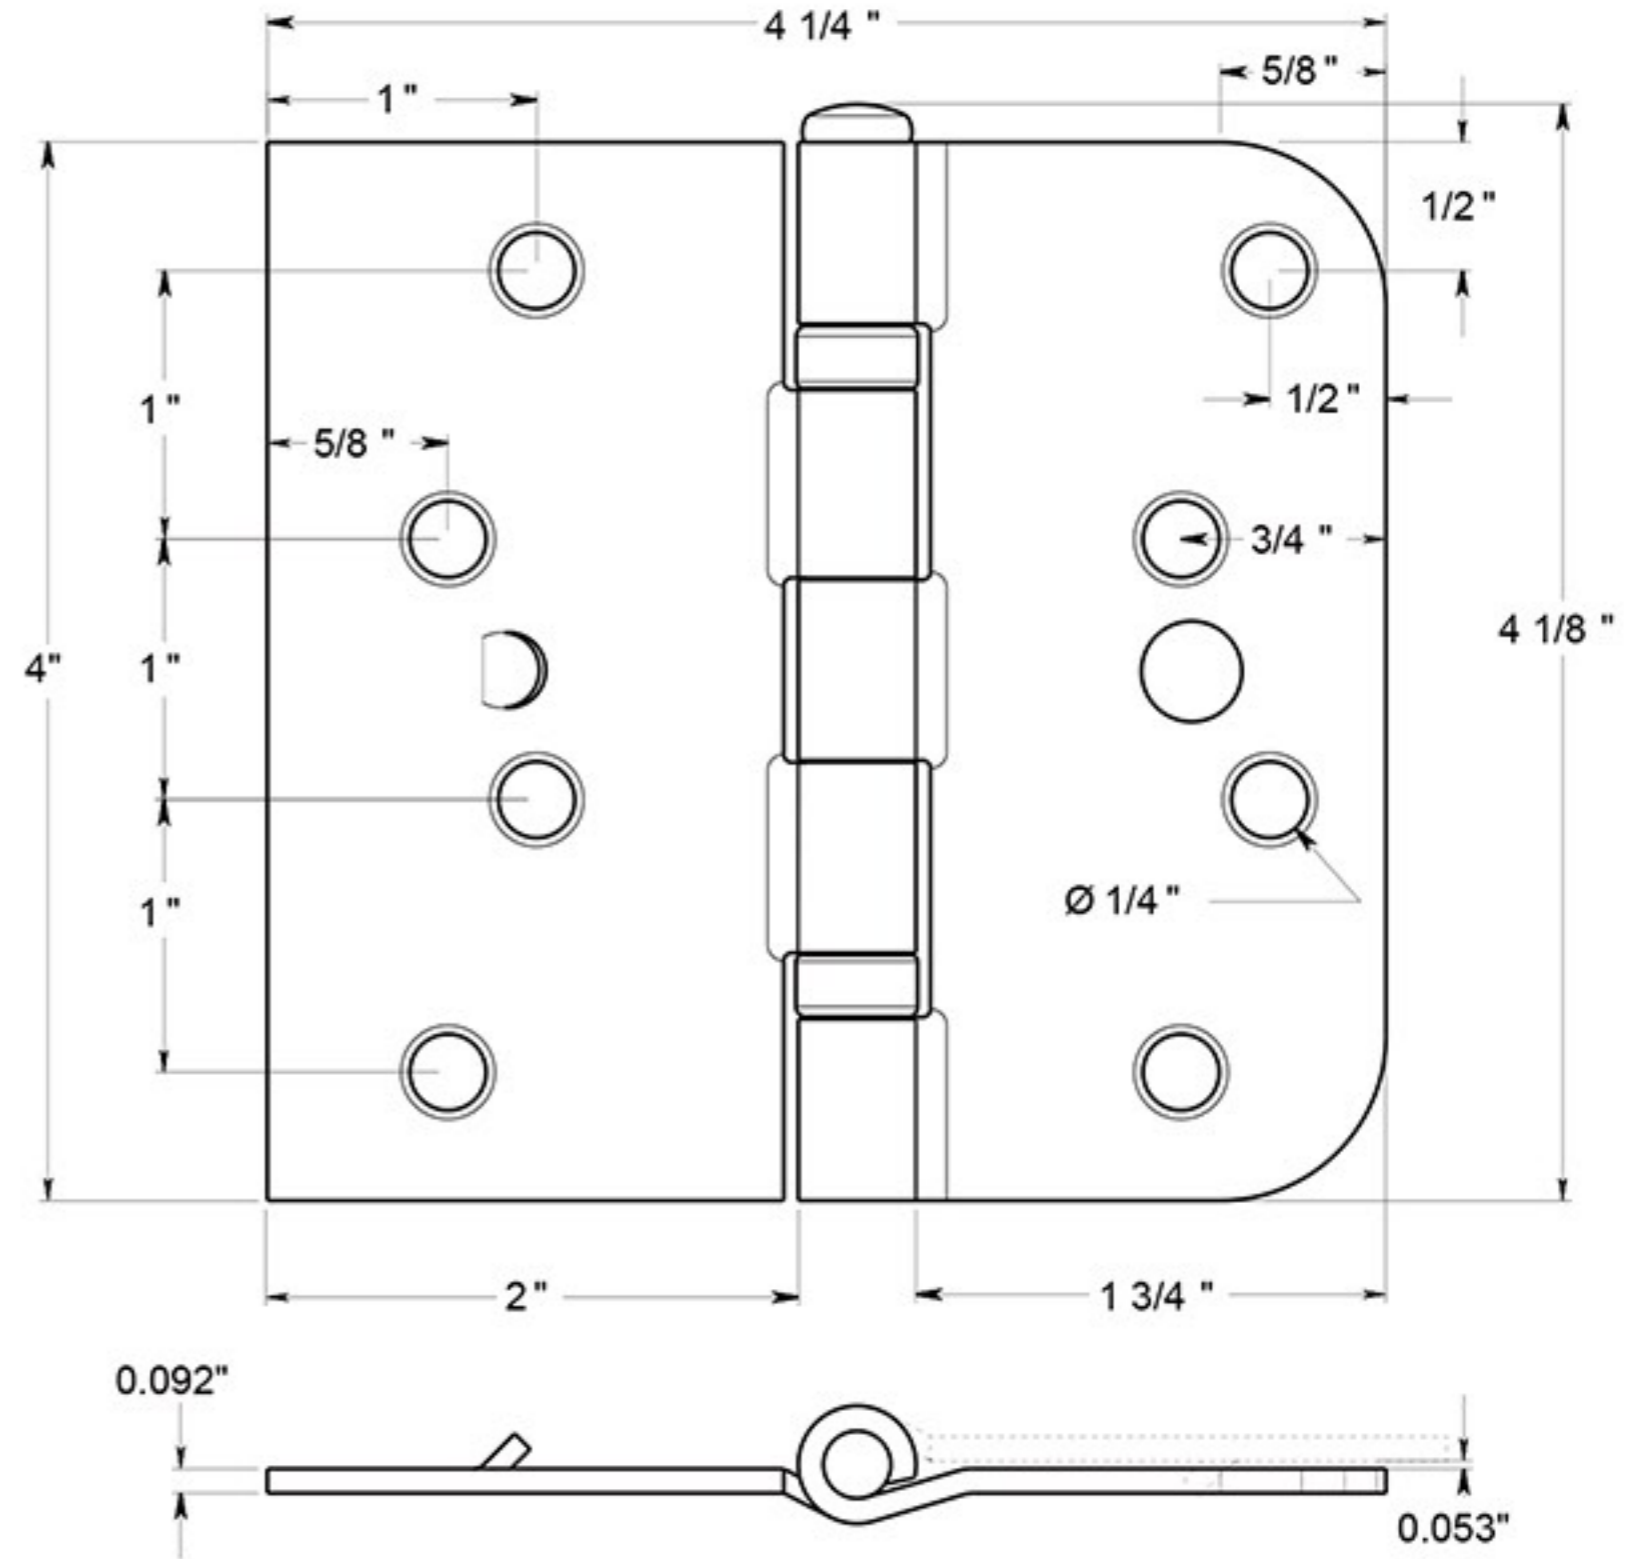

S41-4058B-S

4"x 4-1/4"x 5/8"x SQ CORNERS HINGE
FOR FIBER GLASS DOORS / BALL BEARING / SECURITY STUD / STEEL

S41-4058B_L-S

S41-4058B_R-S

DRAWING NOT TO SCALE

NOTE: Deltana reserves the right to constantly improve its products and is not responsible for differences between the product in-hand and the specifications contained in this drawing. We do not recommend to pre-drill holes or pre-cut woods or metals based on the drawing information if the veracity of the specifications has not been proven by the live product.