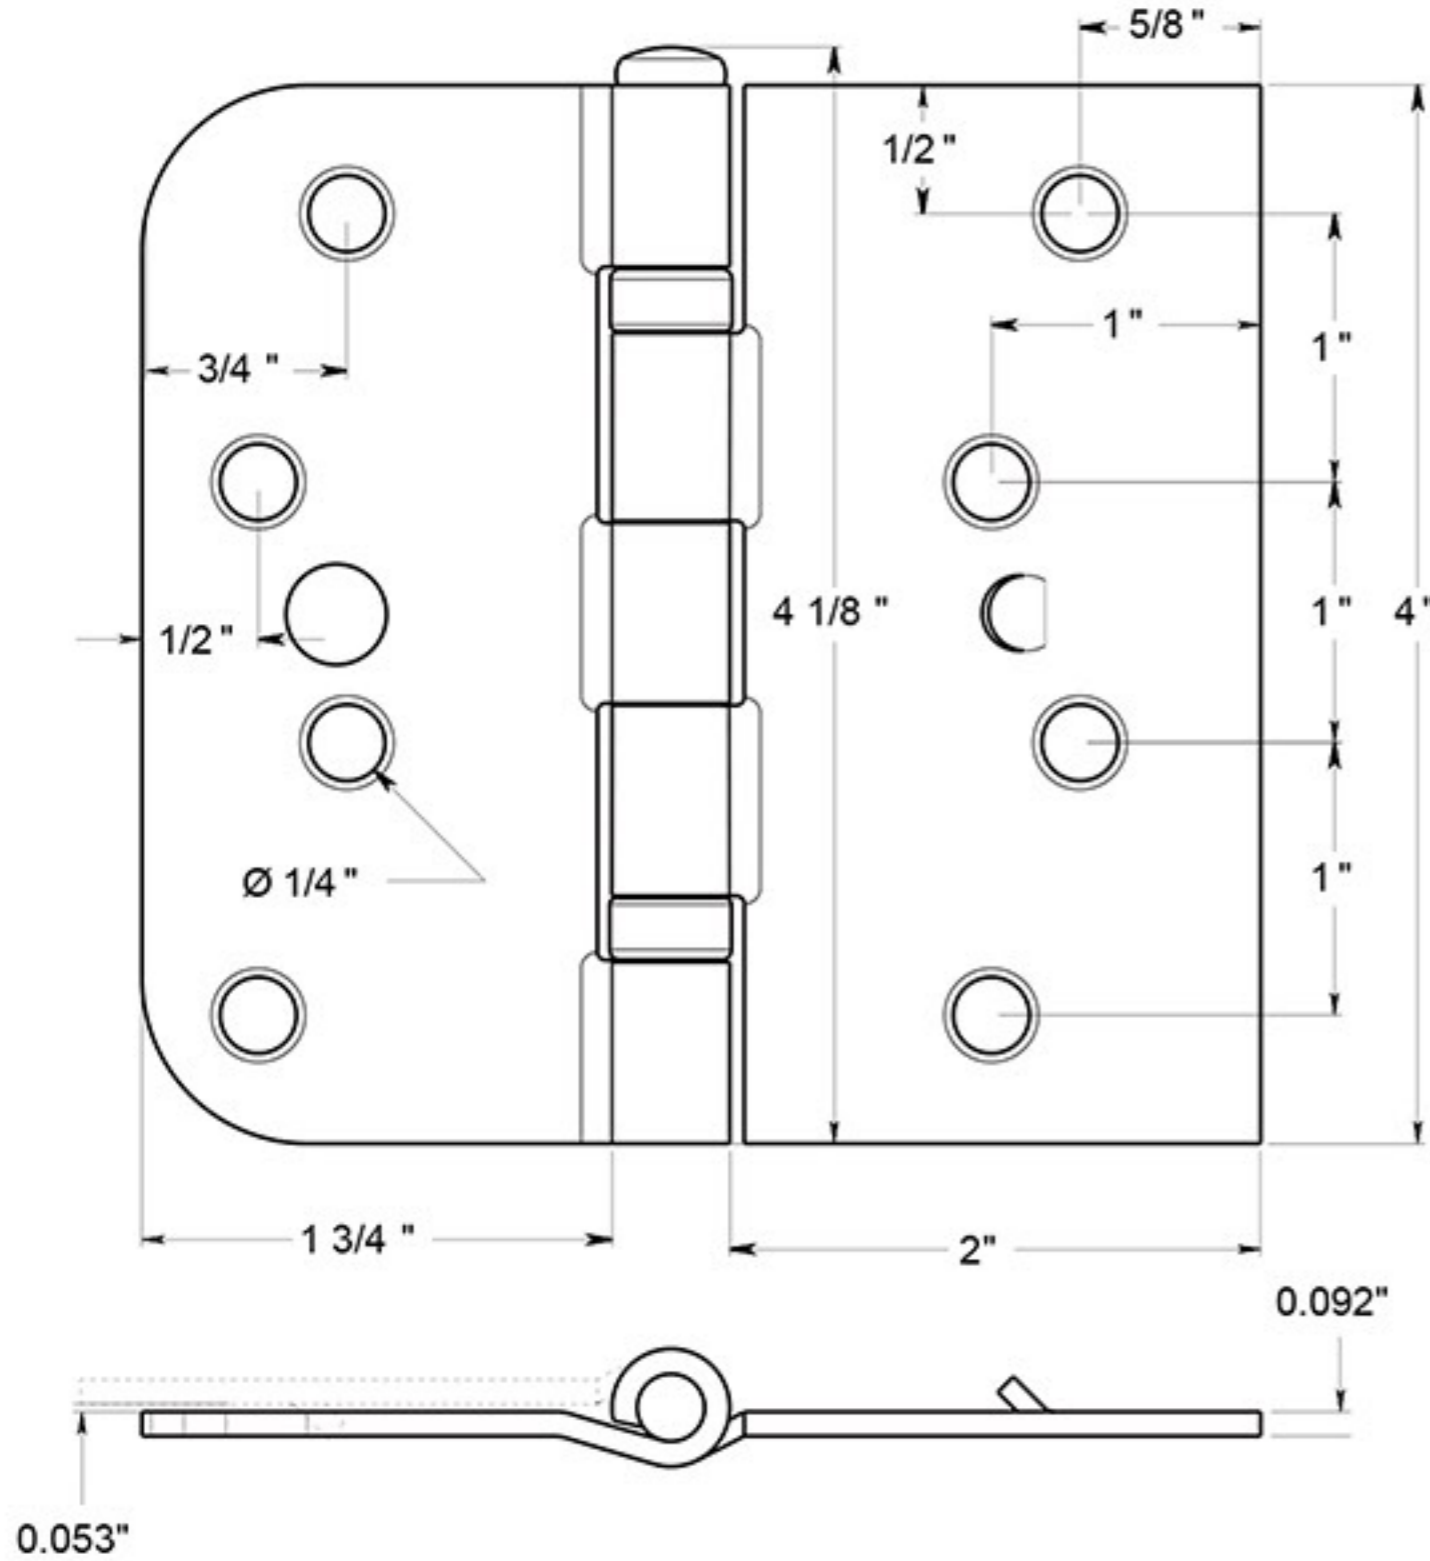

S41-4058B-S

4"x 4-1/4"x 5/8"x SQ CORNERS HINGE
FOR FIBER GLASS DOORS / BALL BEARING / SECURITY STUD / STEEL

S41-4058B_L-S

S41-4058B_R-S

DRAWING NOT TO SCALE

NOTE: Deltana reserves the right to constantly improve its products and is not responsible for differences between the product in-hand and the specifications contained in this drawing. We do not recommend to pre-drill holes or pre-cut woods or metals based on the drawing information if the veracity of the specifications has not been proven by the live product.