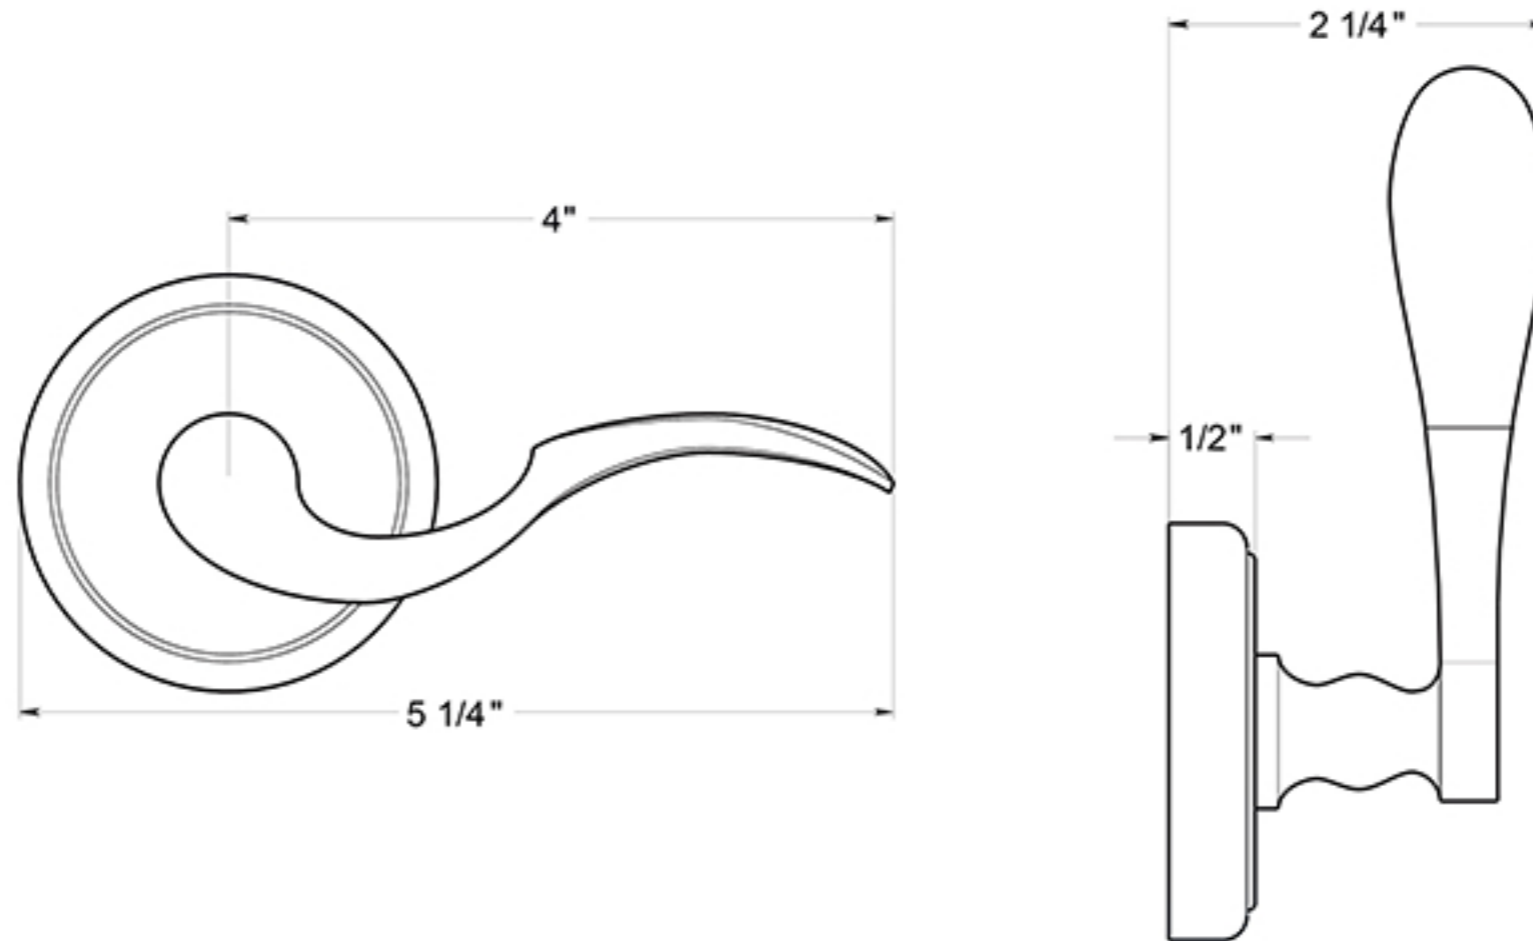

# PRLLR4-RH

LACOVIA LEVERS / DUMMY / RIGHT HAND / RESIDENTIAL ELITE / SOLID BRASS

DRAWING NOT TO SCALE

NOTE: Deltana reserves the right to constantly improve its products and is not responsible for differences between the product in-hand and the specifications contained in this drawing. We do not recommend to pre-drill holes or pre-cut woods or metals based on the drawing information if the veracity of the specifications has not been proven by the live product.