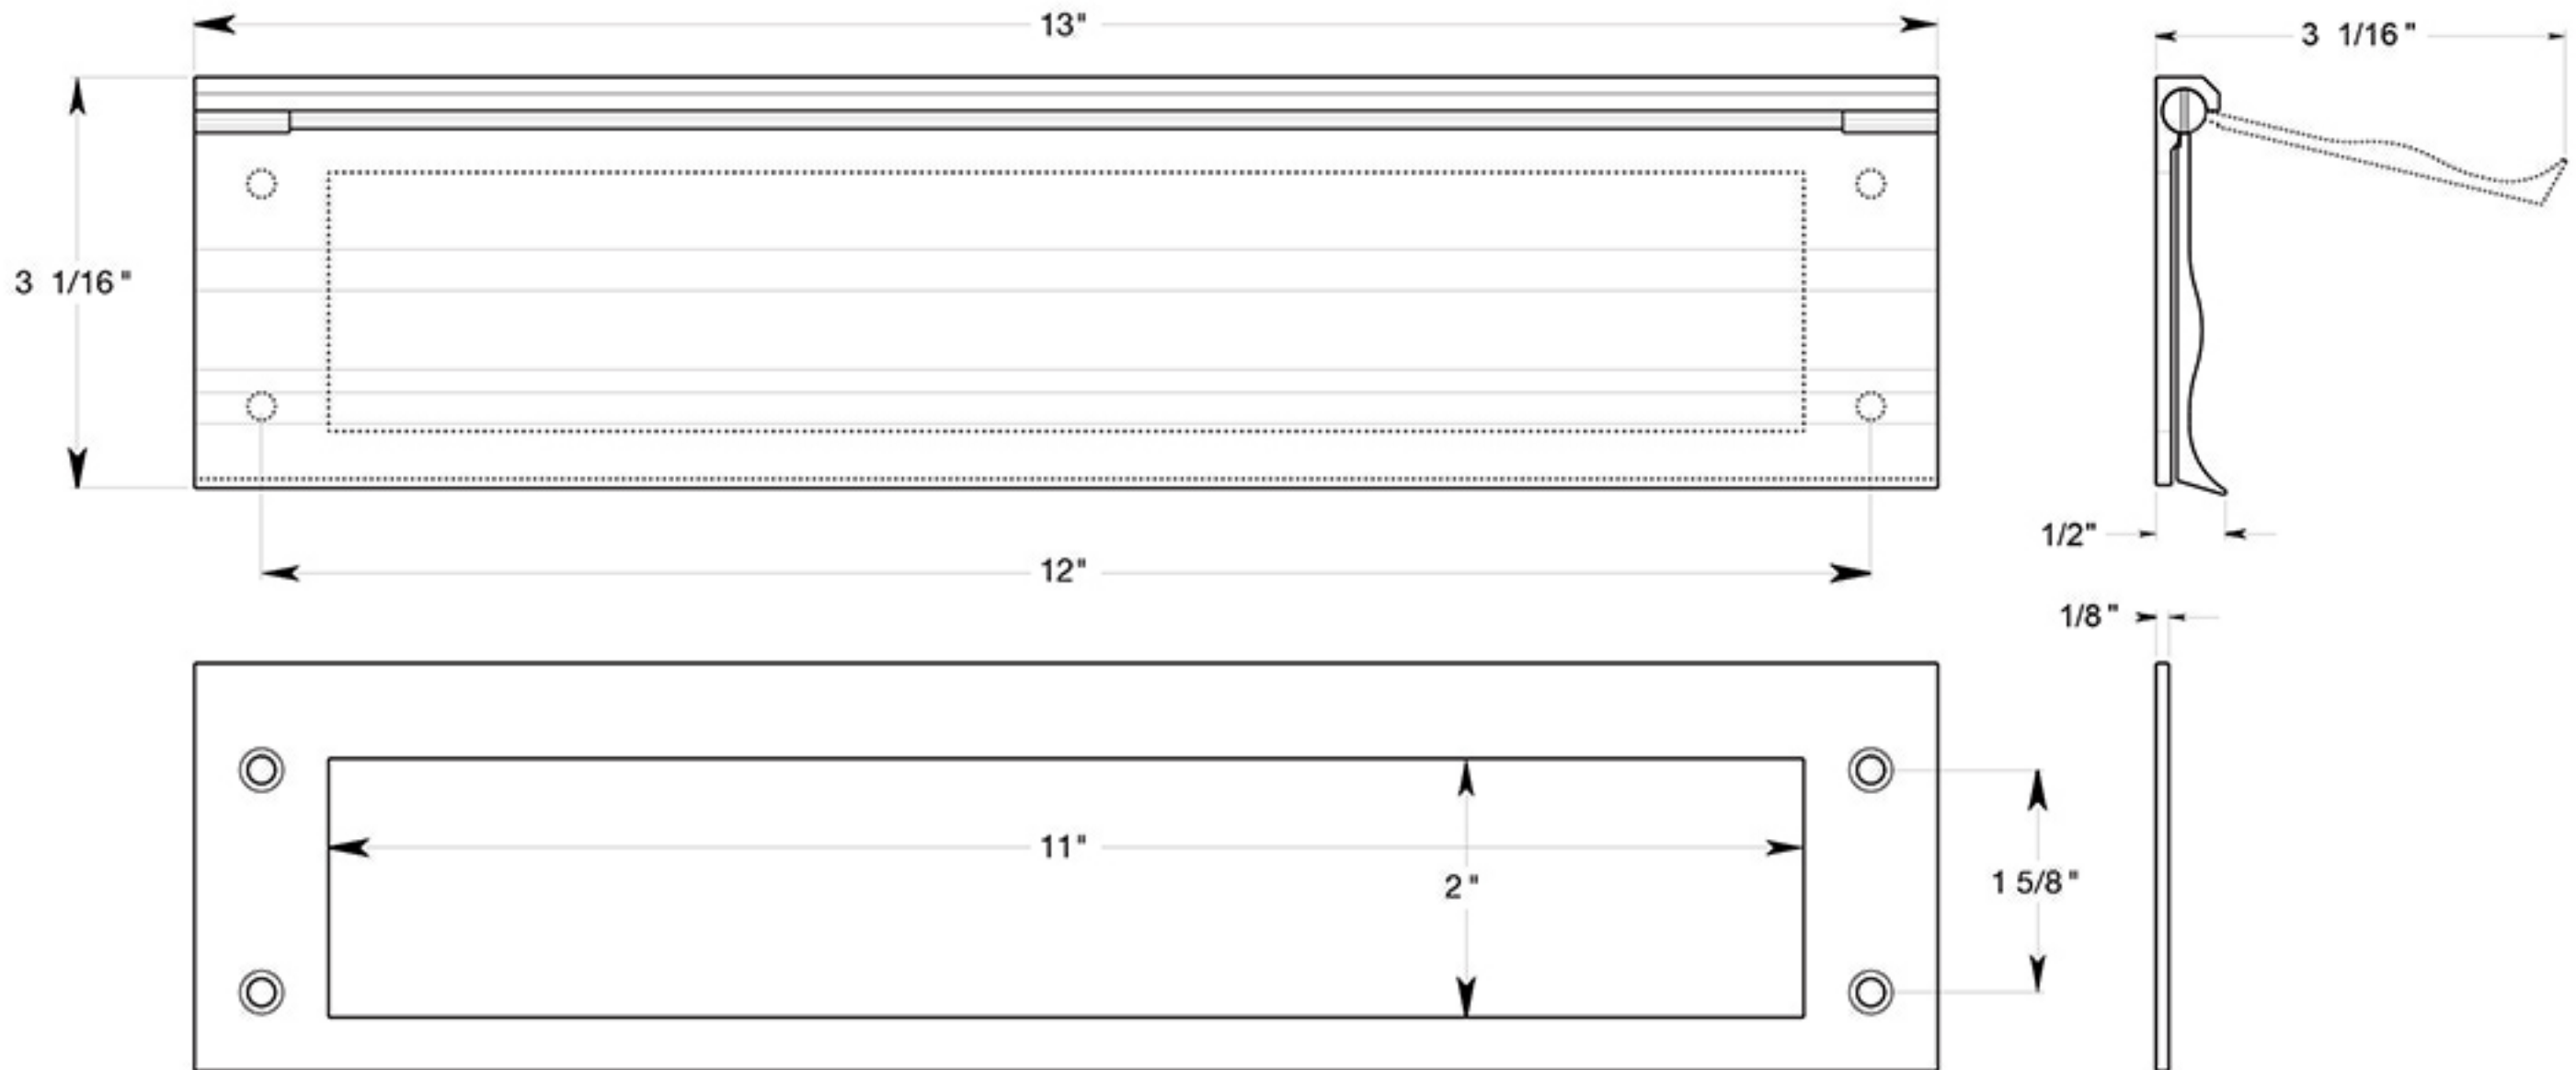

MS0030

13" MAIL SLOT / HD / SOLID BRASS

DRAWING NOT TO SCALE

NOTE: Deltana reserves the right to constantly improve its products and is not responsible for differences between the product in-hand and the specifications contained in this drawing. We do not recommend to pre-drill holes or pre-cut woods or metals based on the drawing information if the veracity of the specifications has not been proven by the live product.