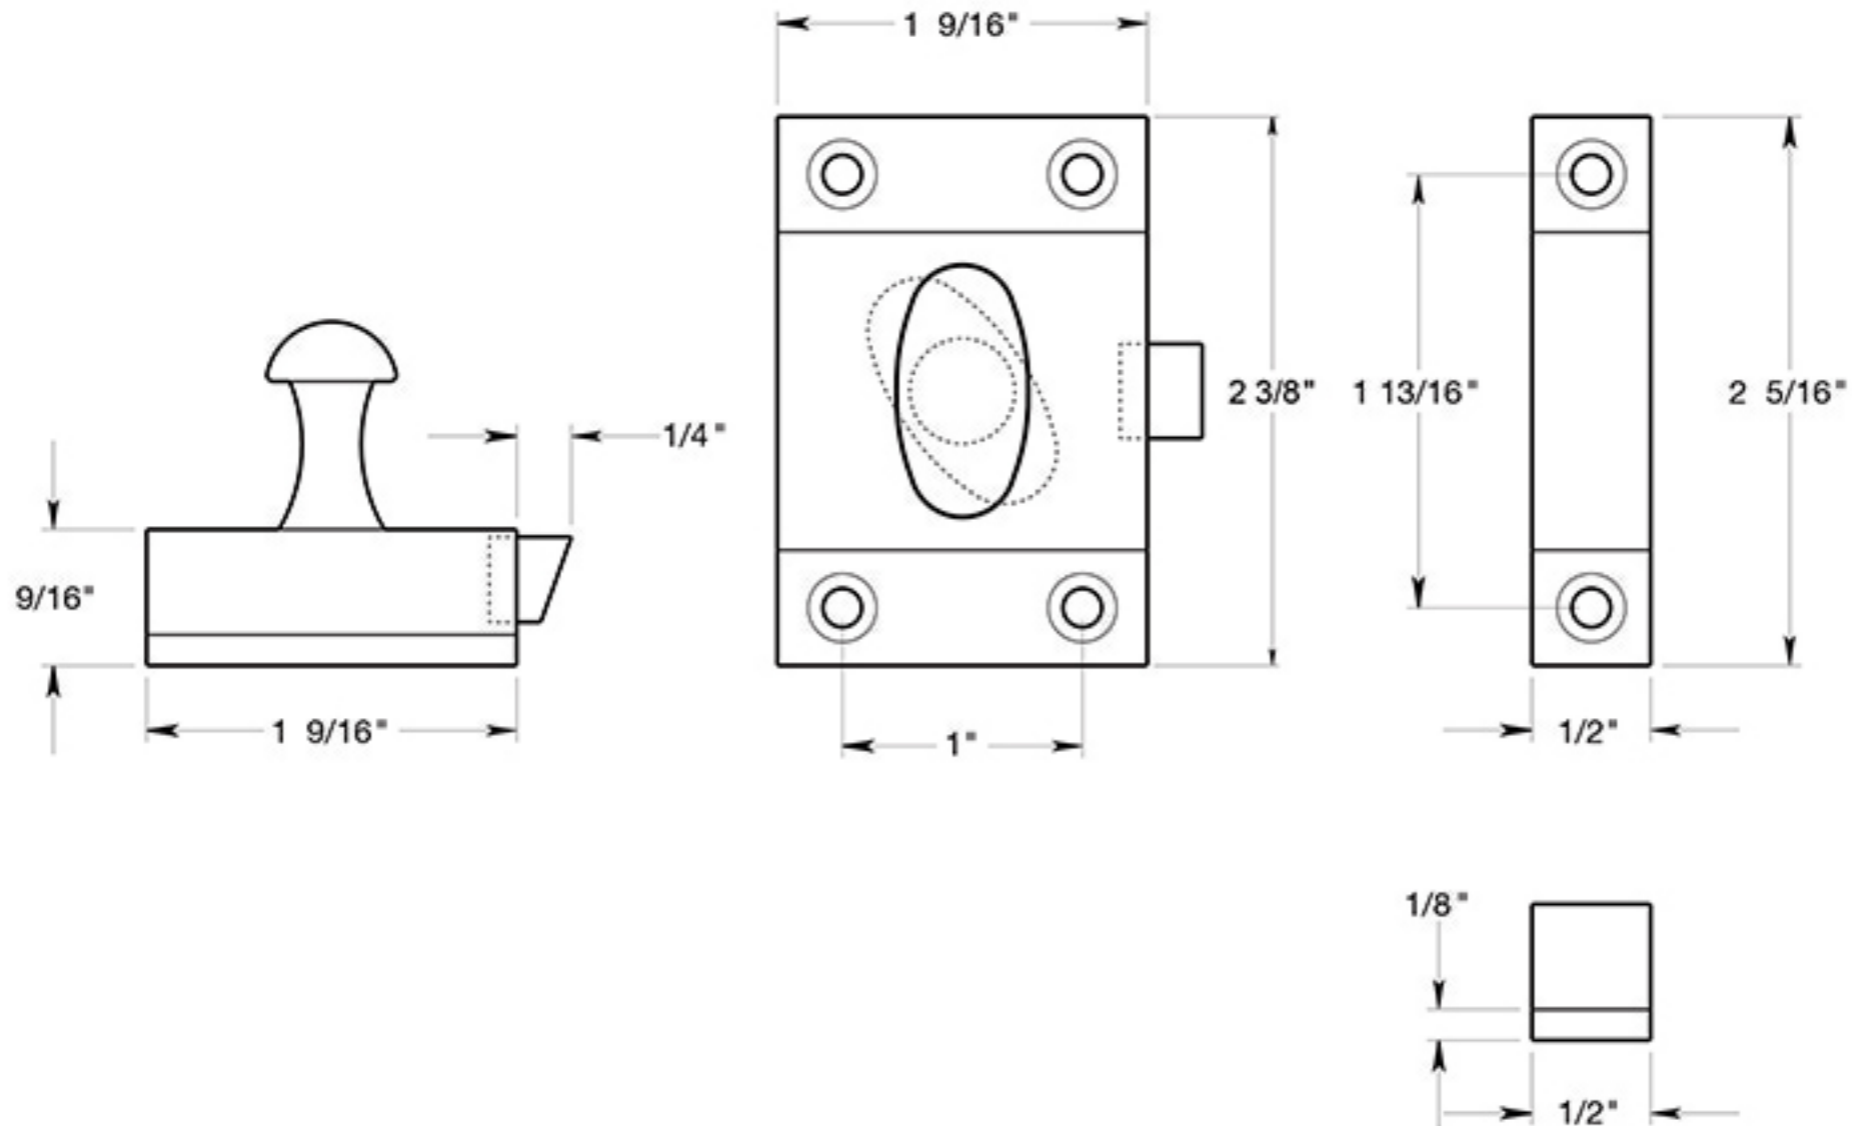

# CL1580

1-9/16" x 2-3/8" CABINET LOCK / SOLID BRASS

DRAWING NOT TO SCALE

NOTE: Deltana reserves the right to constantly improve its products and is not responsible for differences between the product in-hand and the specifications contained in this drawing. We do not recommend to pre-drill holes or pre-cut woods or metals based on the drawing information if the veracity of the specifications has not been proven by the live product.