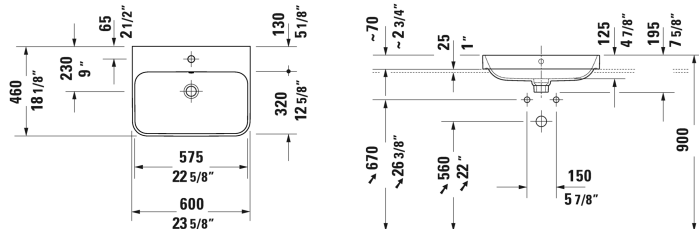

Happy D.2 Plus Washbowl  # 236060..00 / 236060..60 / 236060..00 / 236060..60 / 236060..00 / 236060..60

< 23 5/8" Inch >

Washbowl	Dimension	Weight	Order number
ground, with overflow, with faucet deck, back side unglazed, hardware included, ceramic covered push-open waste included, 23 5/8" Inch			
<b>Colors</b>			
00 White 13 Anthracite Matt 61 White/Anthracite Matt			
<b>Variant</b>			
● inside color White, outside color White	23 5/8" x 18 1/8" Inch	29.8 lb	236060..00
⊗ inside color White, outside color White	23 5/8" x 18 1/8" Inch	29.8 lb	236060..60
● inside color Anthracite Matt, outside color Anthracite Matt	23 5/8" x 18 1/8" Inch	29.8 lb	236060..00
⊗ inside color Anthracite Matt, outside color Anthracite Matt	23 5/8" x 18 1/8" Inch	29.8 lb	236060..60
● inside color White, outside color Anthracite Matt	23 5/8" x 18 1/8" Inch	29.8 lb	236060..00
⊗ inside color White, outside color Anthracite Matt	23 5/8" x 18 1/8" Inch	29.8 lb	236060..60
Sanitary ceramics with the special WonderGliss surface finish will remain clean and attractive-looking for a long time to come. When ordering WonderGliss please add a "1" as eleventh digit to the model number.			
Design Siphon		3.3 lb	005036
<b>Suitable products</b>			
Vanity unit wall-mounted 1 pull-out compartment, countertop including one cut-out, for 1 above-counter basin centered, 31 1/2" x 21 5/8" Inch	31 1/2" x 21 5/8" Inch		KT6694
Vanity unit wall-mounted 1 pull-out compartment, countertop including one cut-out, for 1 above-counter basin centered, 39 3/8" x 21 5/8" Inch	39 3/8" x 21 5/8" Inch		KT6695
Vanity unit wall-mounted 1 pull-out compartment, countertop including one cut-out, for 1 above-counter basin centered, 47 1/4" x 21 5/8" Inch	47 1/4" x 21 5/8" Inch		KT6696
Vanity unit wall-mounted 2 pull-out compartments, 1 countertop with one cut-out or two cut-outs, for 1 or 2 above-counter basin(s), 55 1/8" x 21 5/8" Inch	55 1/8" x 21 5/8" Inch		KT6697 B/L/R