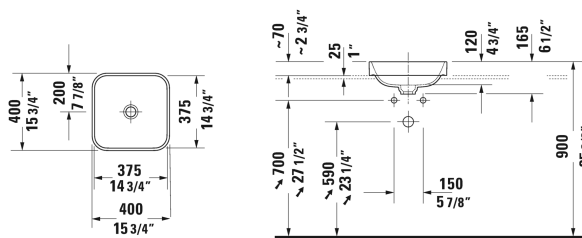

Happy D.2 Plus Washbowl # 235940..00 / 235940..00 / 235940..00

| < 15 3/4" Inch > |

Washbowl	Dimension	Weight	Order number
ground, without overflow, without faucet deck, hardware included, ceramic covered slotted waste included, 15 3/4" Inch			
Colors			
00 White 13 Anthracite Matt 61 White/Anthracite Matt			
Variant			
☒ inside color White, outside color White	15 3/4" x 15 3/4" Inch	16.1 lb	235940..00
☒ inside color Anthracite Matt, outside color Anthracite Matt	15 3/4" x 15 3/4" Inch	16.1 lb	235940..00
☒ inside color White, outside color Anthracite Matt	15 3/4" x 15 3/4" Inch	16.1 lb	235940..00
Sanitary ceramics with the special WonderGliss surface finish will remain clean and attractive-looking for a long time to come. When ordering WonderGliss please add a "1" as eleventh digit to the model number.			
Design Siphon		3.3 lb	005036
Suitable products			
Vanity unit wall-mounted 1 pull-out compartment, countertop including one cut-out, for 1 above-counter basin centered, 31 1/2" x 21 5/8" Inch	31 1/2" x 21 5/8" Inch		KT6694
Vanity unit wall-mounted 1 pull-out compartment, countertop including one cut-out, for 1 above-counter basin centered, 39 3/8" x 21 5/8" Inch	39 3/8" x 21 5/8" Inch		KT6695
Vanity unit wall-mounted 1 pull-out compartment, countertop including one cut-out, for 1 above-counter basin centered, 47 1/4" x 21 5/8" Inch	47 1/4" x 21 5/8" Inch		KT6696
Vanity unit wall-mounted 2 drawers, upper drawer including cut-out for siphon and siphon cover, countertop including one cut-out, for 1 above-counter basin centered, 31 1/2" x 21 5/8" Inch	31 1/2" x 21 5/8" Inch		KT6654
Vanity unit wall-mounted 2 drawers, upper drawer including cut-out for siphon and siphon cover, countertop including one cut-out, for 1 above-counter basin centered, 39 3/8" x 21 5/8" Inch	39 3/8" x 21 5/8" Inch		KT6655