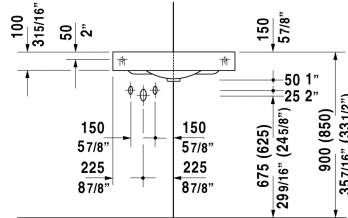

**Architec Washbasin corner model # 0448450000**

|&lt; 25" Inch &gt;|

Washbasin corner model	Dimension	Weight	Order number
without overflow, with faucet deck, with faucet hole, underside fully glazed, hardware included, wall-mounted, cUPC® listed*, 25" Inch			
<b>Colors</b>			
00 White			
<b>Variant</b>			
● ●	25" x 21 1/4" Inch	26.4 lb	0448450000
<b>Infobox</b>			
* Complies with following standards: ASME A112.19.2/CSA B45.1, Pop-up waste cannot be used, Measurements represent width x depth			
Sanitary ceramics with the special WonderGliss surface finish will remain clean and attractive-looking for a long time to come. When ordering WonderGliss please add a "1" as eleventh digit to the model number.			
Slotted waste for washbasins without overflow	2" Inch	0.7 lb	005024

All drawings contain the necessary measurements which are subject to standard tolerances. They are stated in inch & mm and are non-binding. Exact measurements, in particular for customized installation scenarios, can only be taken from the finished ceramic piece.