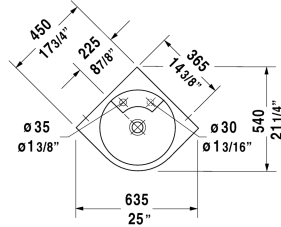

**Architec Washbasin corner model # 0448450000**

|&lt; 25" Inch &gt;|

Washbasin corner model	Dimension	Weight	Order number
without overflow, with faucet deck, with faucet hole, underside fully glazed, hardware included, wall-mounted, cUPC® listed*, 25" Inch			
<b>Colors</b>			
00 White			
<b>Variant</b>			
● ●	25" x 21 1/4" Inch	26.4 lb	0448450000
<b>Infobox</b>			
* Complies with following standards: ASME A112.19.2/CSA B45.1, Pop-up waste cannot be used, Measurements represent width x depth			
Sanitary ceramics with the special WonderGliss surface finish will remain clean and attractive-looking for a long time to come. When ordering WonderGliss please add a "1" as eleventh digit to the model number.			
Slotted waste for washbasins without overflow	2" Inch	0.7 lb	005024

All drawings contain the necessary measurements which are subject to standard tolerances. They are stated in inch & mm and are non-binding. Exact measurements, in particular for customized installation scenarios, can only be taken from the finished ceramic piece.