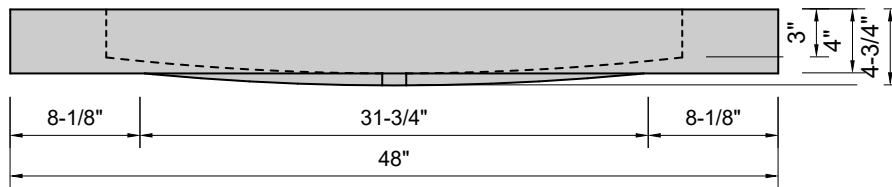

TOP VIEW

FRONT VIEW

SIDE VIEW

Model #: MW-48-00
Modified Wave
no faucet holes