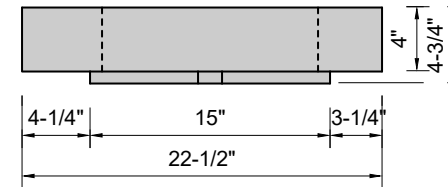

TOP VIEW

FRONT VIEW

SIDE VIEW

Model #: MW-48-00
Modified Wave
no faucet holes