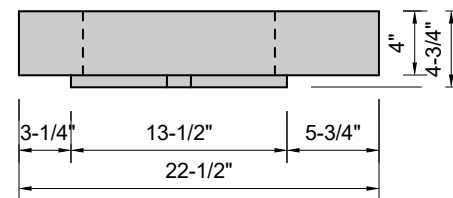

TOP VIEW

FRONT VIEW

SIDE VIEW

BACK VIEW

Model #: FLWH-36-03
Whisper (floating)
8" widespread faucet holes