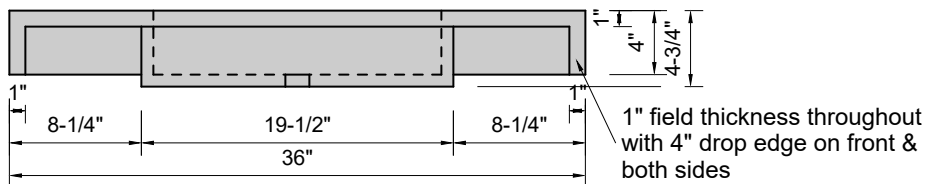

TOP VIEW

FRONT VIEW

SIDE VIEW

BACK VIEW

Model #: FLWH-36-03
Whisper (floating)
8" widespread faucet holes