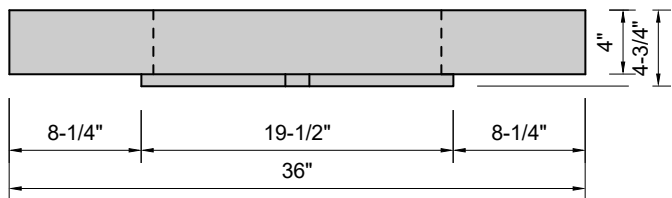

TOP VIEW

FRONT VIEW

SIDE VIEW

BACK VIEW

Model #: FLWH-36-03
Whisper (floating)
8" widespread faucet holes