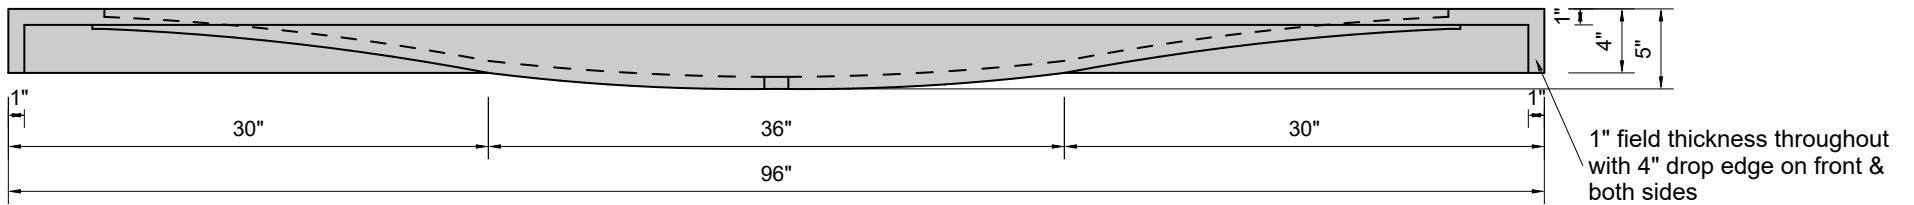

TOP VIEW

FRONT VIEW

BACK VIEW

SIDE VIEW

Model #: FLSW-96-03
Stretch Wave (floating)
8" widespread faucet holes