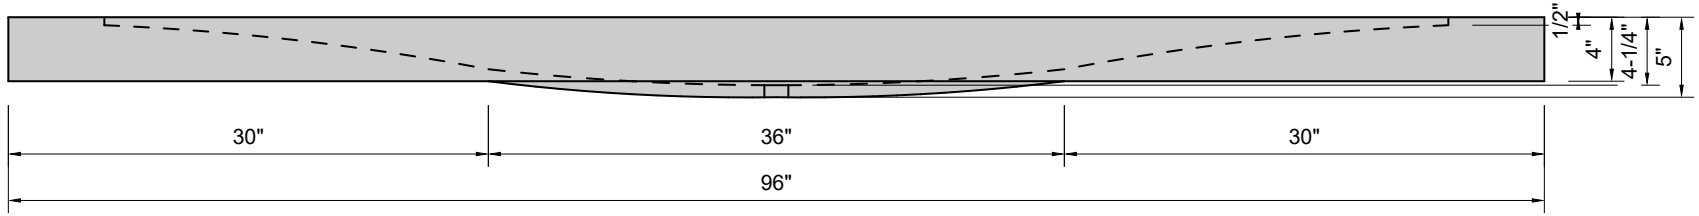

TOP VIEW

FRONT VIEW

BACK VIEW

SIDE VIEW

Model #: FLSW-96-03
Stretch Wave (floating)
8" widespread faucet holes