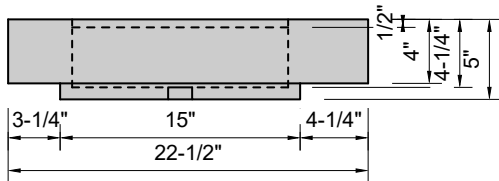

TOP VIEW

FRONT VIEW

BACK VIEW

SIDE VIEW

Model #: FLSW-96-03
Stretch Wave (floating)
8" widespread faucet holes