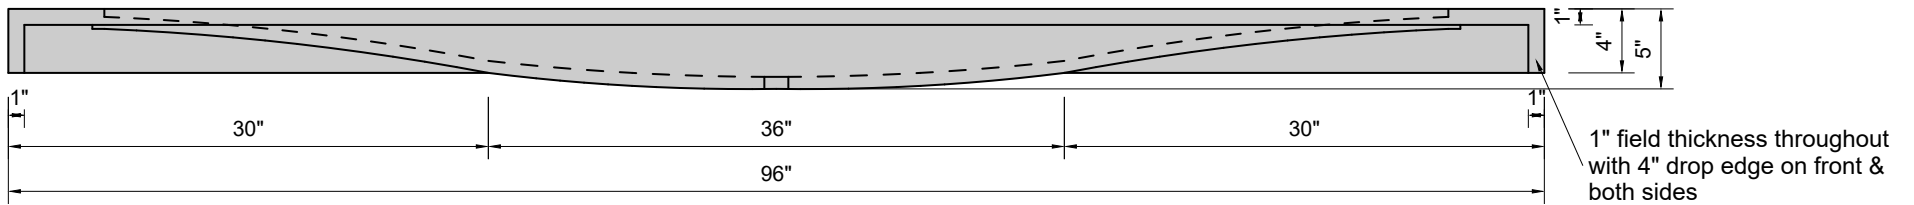

TOP VIEW

FRONT VIEW

BACK VIEW

SIDE VIEW

Model #: FLSW-96-01
Stretch Wave (floating)
single faucet holes