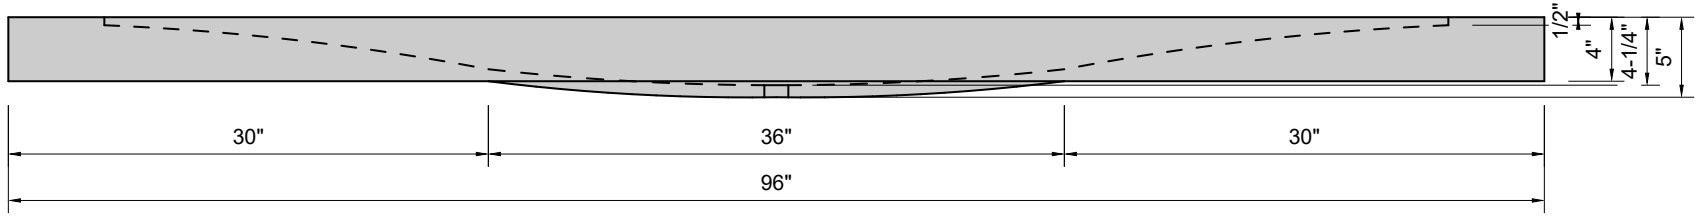

TOP VIEW

FRONT VIEW

BACK VIEW

SIDE VIEW

Model #: FLSW-96-01
Stretch Wave (floating)
single faucet holes