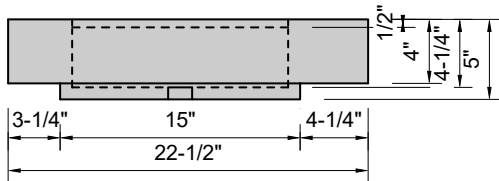

TOP VIEW

FRONT VIEW

BACK VIEW

SIDE VIEW

Model #: FLSW-96-01
Stretch Wave (floating)
single faucet holes