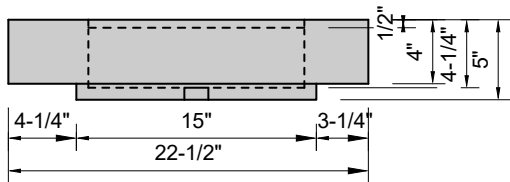

TOP VIEW

FRONT VIEW

BACK VIEW

SIDE VIEW

**Model #: FLSW-96-00**  
**Stretch Wave (floating)**  
**no faucet holes**