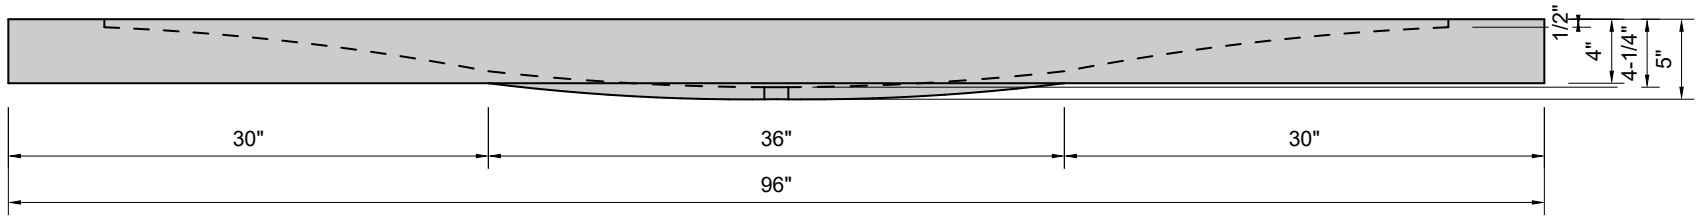

TOP VIEW

FRONT VIEW

BACK VIEW

SIDE VIEW

**Model #: FLSW-96-00**  
**Stretch Wave (floating)**  
**no faucet holes**