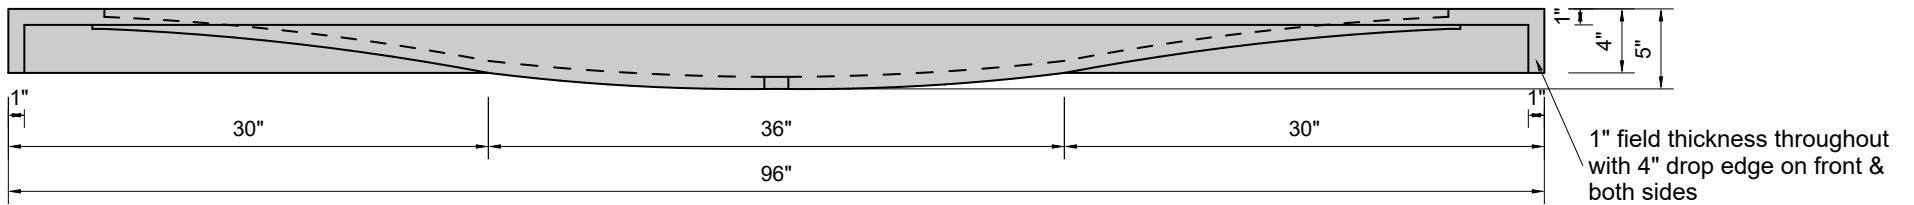

TOP VIEW

FRONT VIEW

BACK VIEW

SIDE VIEW

**Model #: FLSW-96-00**  
**Stretch Wave (floating)**  
**no faucet holes**