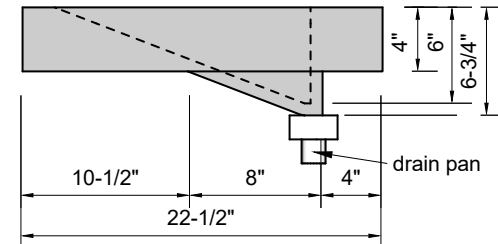

TOP VIEW

FRONT VIEW

SIDE VIEW

BACK VIEW

Model #: FLSR-36-01
Small Ramp (floating)
single faucet hole