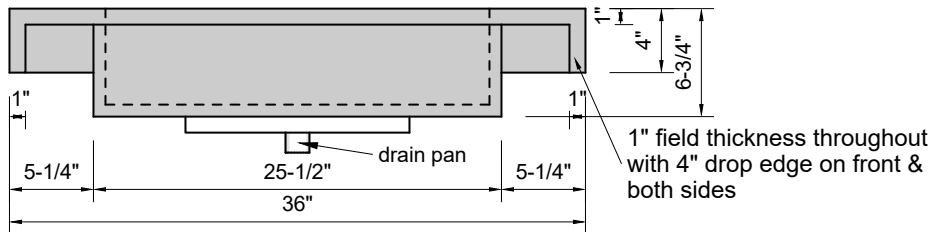

TOP VIEW

FRONT VIEW

SIDE VIEW

BACK VIEW

Model #: FLSR-36-01
Small Ramp (floating)
single faucet hole