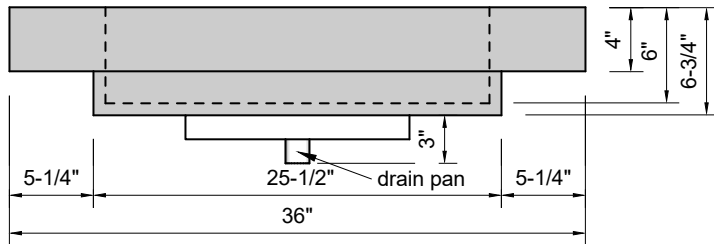

TOP VIEW

FRONT VIEW

SIDE VIEW

BACK VIEW

Model #: FLSR-36-01
Small Ramp (floating)
single faucet hole