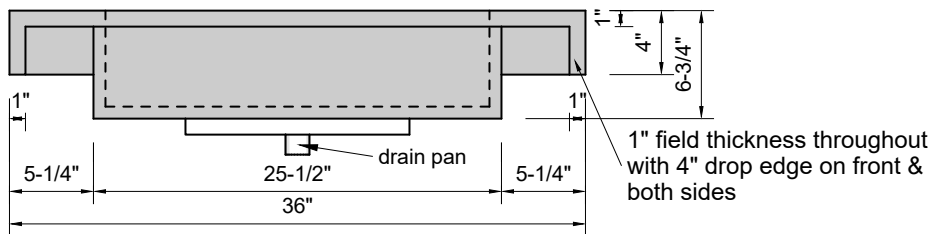

TOP VIEW

FRONT VIEW

SIDE VIEW

BACK VIEW

**Model #: FLSR-36-00**  
**Small Ramp (floating)**  
**no faucet holes**