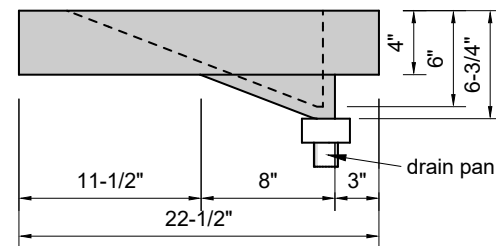

TOP VIEW

FRONT VIEW

SIDE VIEW

BACK VIEW

**Model #: FLSR-36-00**  
**Small Ramp (floating)**  
**no faucet holes**