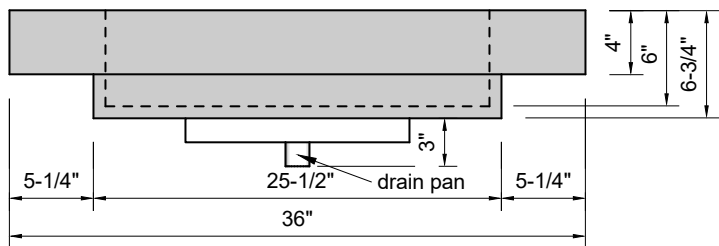

TOP VIEW

FRONT VIEW

SIDE VIEW

BACK VIEW

**Model #: FLSR-36-00**  
**Small Ramp (floating)**  
**no faucet holes**