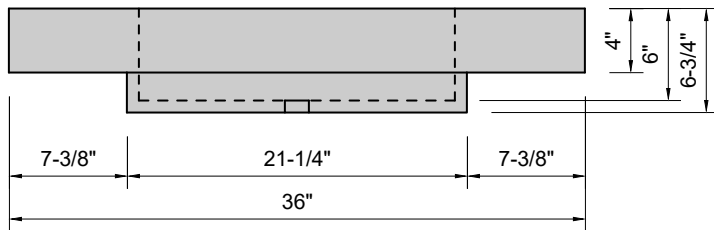

TOP VIEW

FRONT VIEW

SIDE VIEW

BACK VIEW

Model #: FLRT-36-03
Ramp Traditional Drain (floating)
8" widespread faucet holes