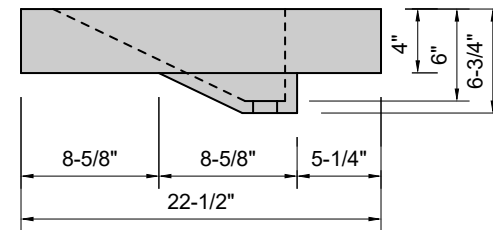

TOP VIEW

FRONT VIEW

SIDE VIEW

BACK VIEW

Model #: FLRT-36-03
Ramp Traditional Drain (floating)
8" widespread faucet holes