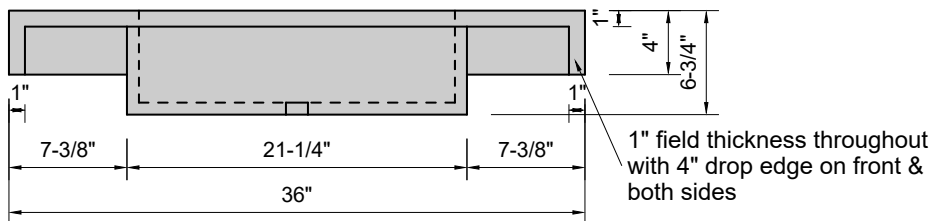

TOP VIEW

FRONT VIEW

SIDE VIEW

BACK VIEW

Model #: FLRT-36-03
Ramp Traditional Drain (floating)
8" widespread faucet holes