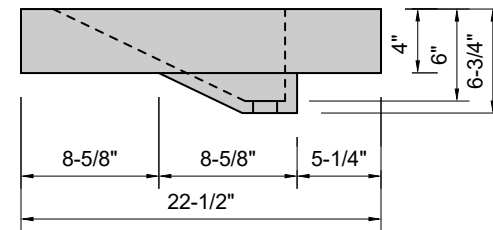

TOP VIEW

FRONT VIEW

SIDE VIEW

BACK VIEW

Model #: FLRT-36-01
Ramp Traditional Drain (floating)
single faucet hole