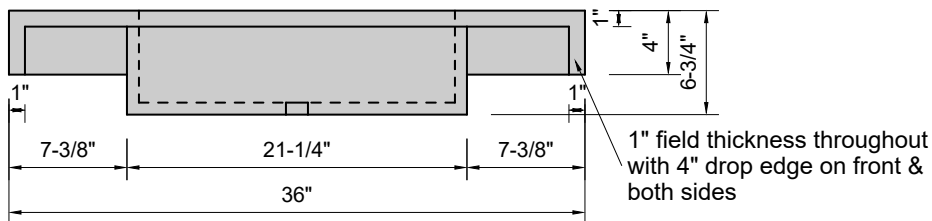

TOP VIEW

FRONT VIEW

SIDE VIEW

BACK VIEW

Model #: FLRT-36-01
Ramp Traditional Drain (floating)
single faucet hole