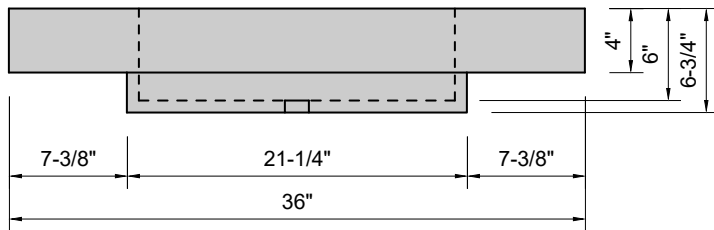

TOP VIEW

FRONT VIEW

SIDE VIEW

BACK VIEW

Model #: FLRT-36-01
Ramp Traditional Drain (floating)
single faucet hole