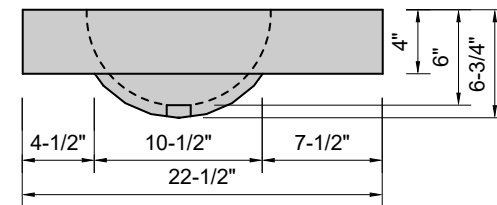

TOP VIEW

FRONT VIEW

SIDE VIEW

BACK VIEW

Model #: FLOV-36-03
Oval (floating)
8" widespread faucet holes