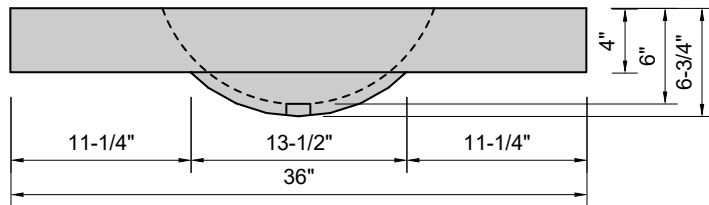

TOP VIEW

FRONT VIEW

SIDE VIEW

BACK VIEW

Model #: FLOV-36-03
Oval (floating)
8" widespread faucet holes