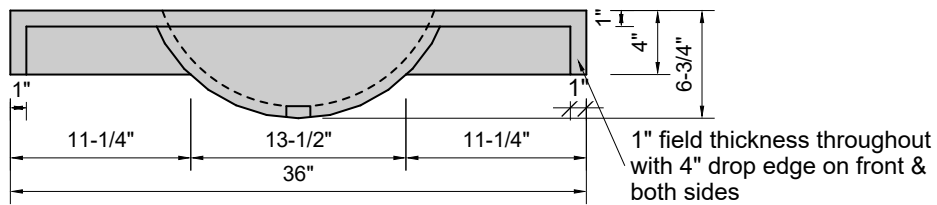

TOP VIEW

FRONT VIEW

SIDE VIEW

BACK VIEW

Model #: FLOV-36-03
Oval (floating)
8" widespread faucet holes