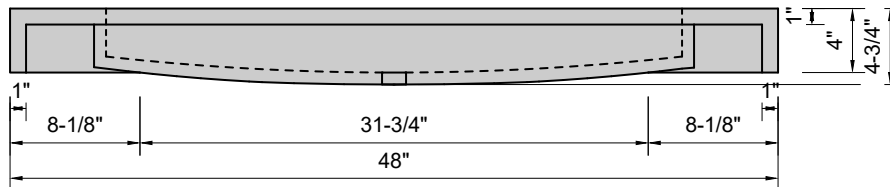

TOP VIEW

FRONT VIEW

SIDE VIEW

BACK VIEW

Model #: FLMW-48-03
Modified Wave (floating)
8" widespread faucet holes