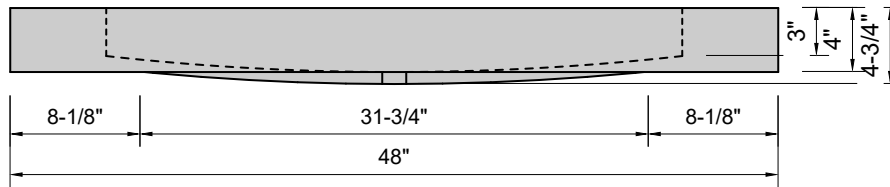

TOP VIEW

FRONT VIEW

SIDE VIEW

BACK VIEW

Model #: FLMW-48-03
Modified Wave (floating)
8" widespread faucet holes