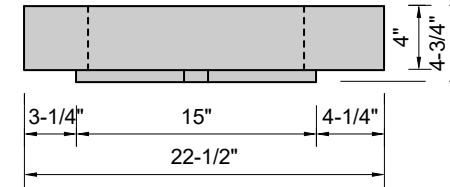

TOP VIEW

FRONT VIEW

SIDE VIEW

BACK VIEW

Model #: FLMW-48-03
Modified Wave (floating)
8" widespread faucet holes