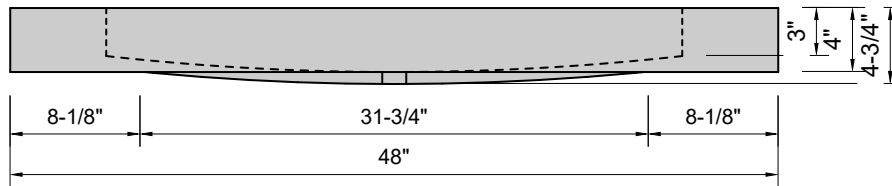

TOP VIEW

FRONT VIEW

SIDE VIEW

BACK VIEW

Model #: FLMW-48-01
Modified Wave (floating)
single faucet hole