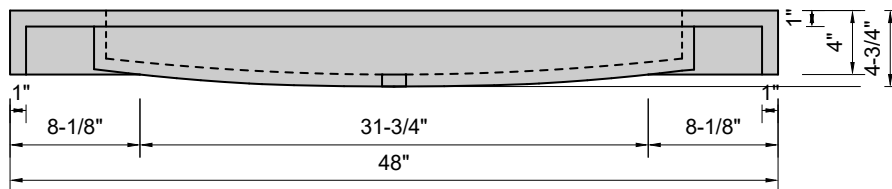

TOP VIEW

FRONT VIEW

SIDE VIEW

BACK VIEW

Model #: FLMW-48-01
Modified Wave (floating)
single faucet hole