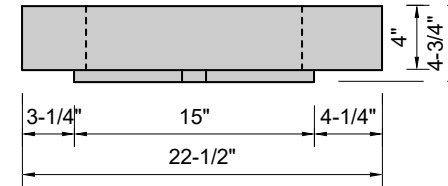

TOP VIEW

FRONT VIEW

SIDE VIEW

BACK VIEW

Model #: FLMW-48-01
Modified Wave (floating)
single faucet hole