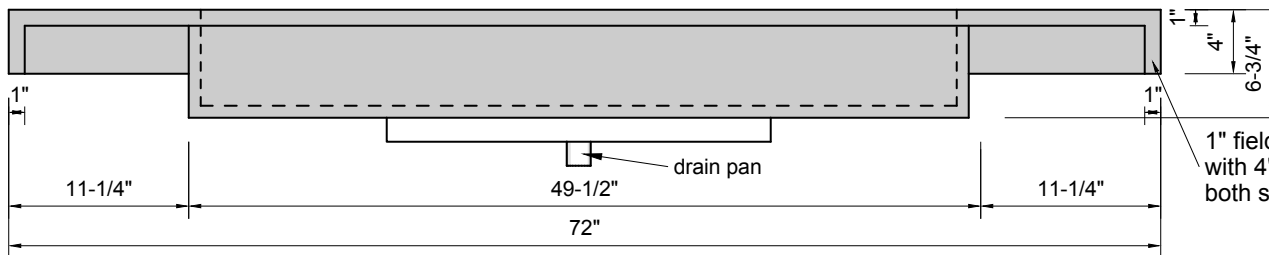

PLAN VIEW

FRONT VIEW

SIDE VIEW

BACK VIEW

Model #: FLLR-72-03
Large Ramp (floating)
8" widespread faucet holes