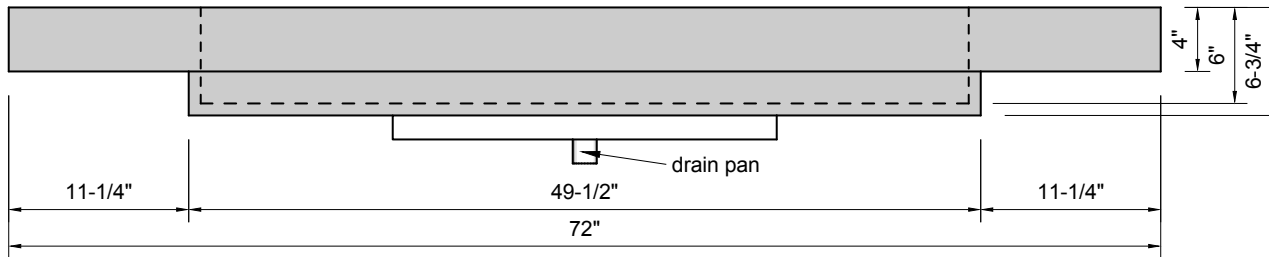

PLAN VIEW

FRONT VIEW

SIDE VIEW

BACK VIEW

Model #: FLLR-72-03
Large Ramp (floating)
8" widespread faucet holes