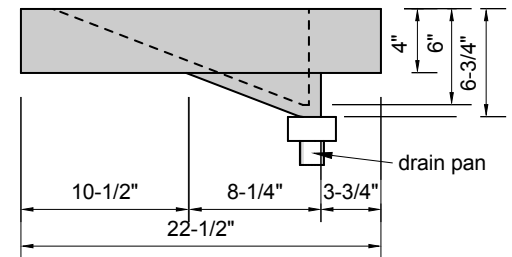

PLAN VIEW

FRONT VIEW

SIDE VIEW

BACK VIEW

Model #: FLLR-72-03
Large Ramp (floating)
8" widespread faucet holes