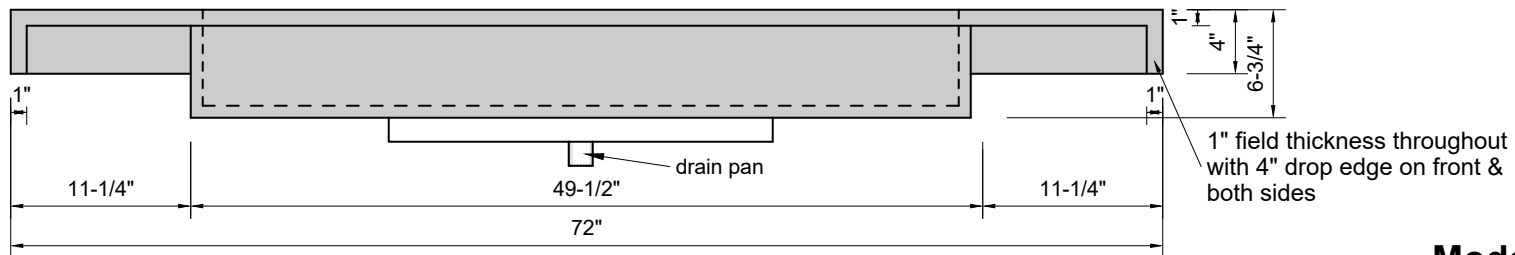

TOP VIEW

FRONT VIEW

SIDE VIEW

BACK VIEW

Model #: FLLR-72-01
Large Ramp (floating)
single faucet holes