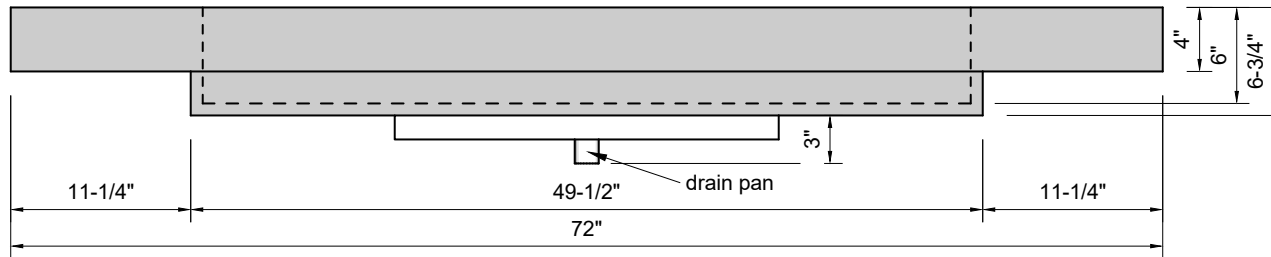

TOP VIEW

FRONT VIEW

SIDE VIEW

BACK VIEW

Model #: FLLR-72-01
Large Ramp (floating)
single faucet holes