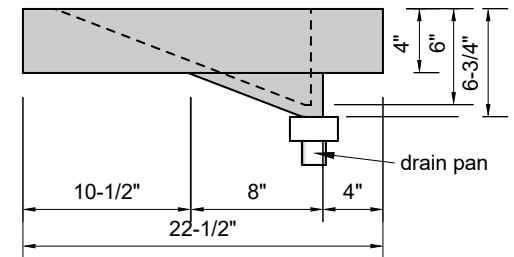

TOP VIEW

FRONT VIEW

SIDE VIEW

BACK VIEW

Model #: FLLR-72-01
Large Ramp (floating)
single faucet holes