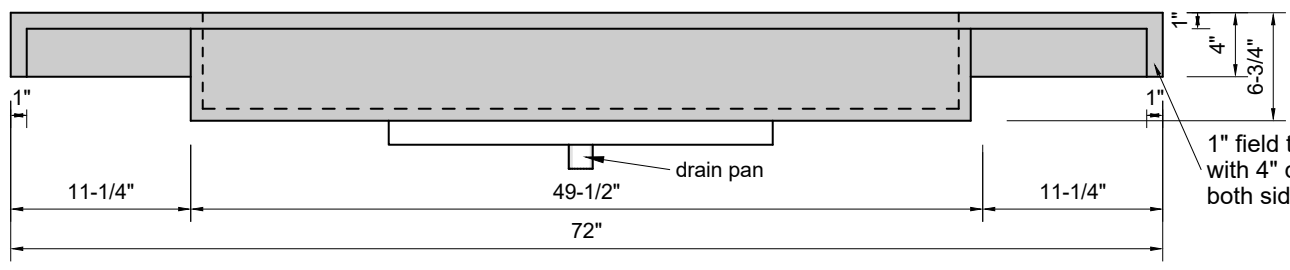

TOP VIEW

FRONT VIEW

SIDE VIEW

BACK VIEW

Model #: FLLR-72-00
Large Ramp (floating)
no faucet holes