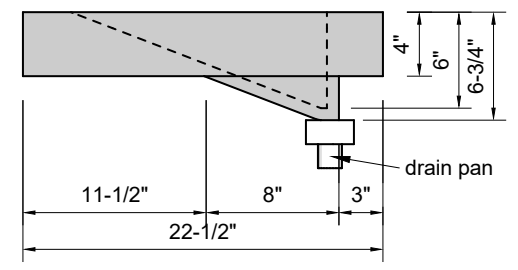

TOP VIEW

FRONT VIEW

SIDE VIEW

BACK VIEW

Model #: FLLR-72-00
Large Ramp (floating)
no faucet holes