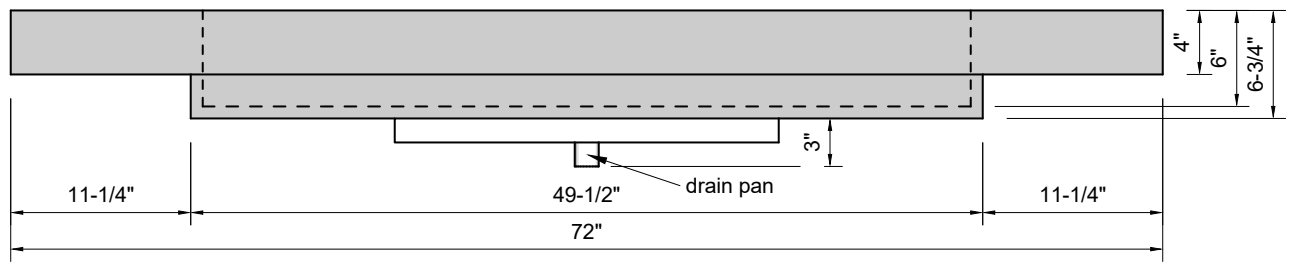

TOP VIEW

FRONT VIEW

SIDE VIEW

BACK VIEW

Model #: FLLR-72-00
Large Ramp (floating)
no faucet holes