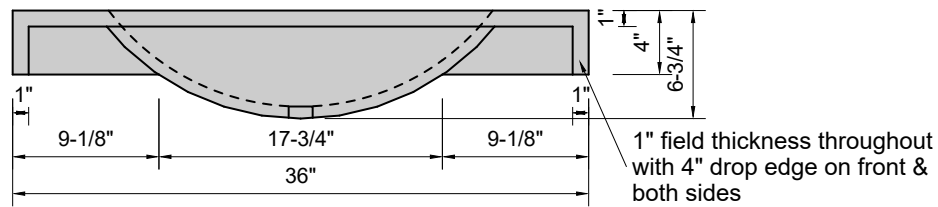

TOP VIEW

FRONT VIEW

SIDE VIEW

BACK VIEW

Model #: FLHB-36-01
Half Barrel (floating)
single faucet hole