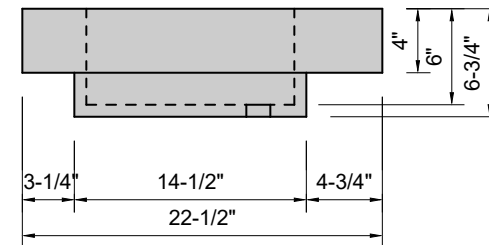

TOP VIEW

FRONT VIEW

SIDE VIEW

BACK VIEW

Model #: FLHB-36-01
Half Barrel (floating)
single faucet hole