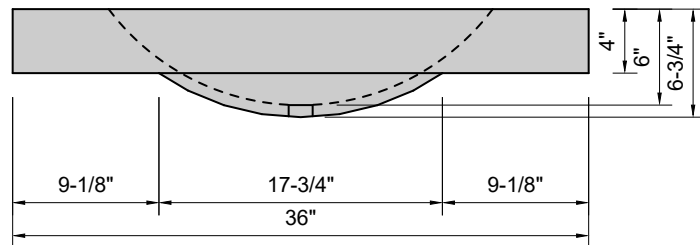

TOP VIEW

FRONT VIEW

SIDE VIEW

BACK VIEW

Model #: FLHB-36-01
Half Barrel (floating)
single faucet hole