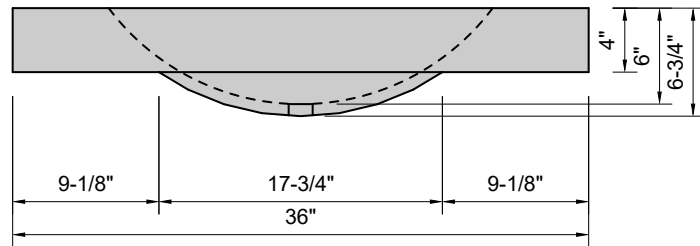

TOP VIEW

FRONT VIEW

SIDE VIEW

BACK VIEW

Model #: FLHB-36-00
Half Barrel (floating)
no faucet holes