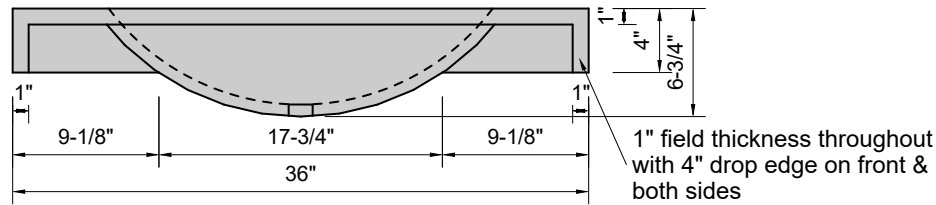

TOP VIEW

FRONT VIEW

SIDE VIEW

BACK VIEW

Model #: FLHB-36-00
Half Barrel (floating)
no faucet holes