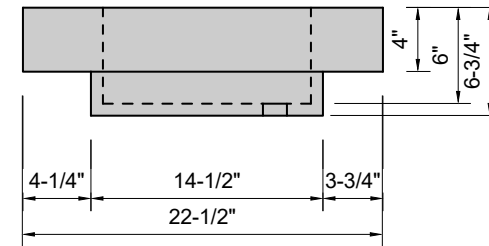

TOP VIEW

FRONT VIEW

SIDE VIEW

BACK VIEW

Model #: FLHB-36-00
Half Barrel (floating)
no faucet holes