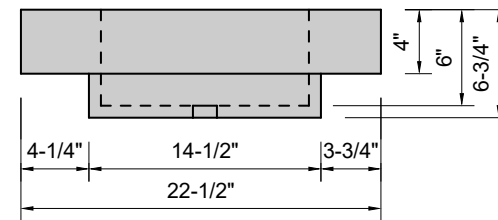

TOP VIEW

FRONT VIEW

SIDE VIEW

BACK VIEW

Model #: FLCU-36-00
Cube (floating)
no faucet holes