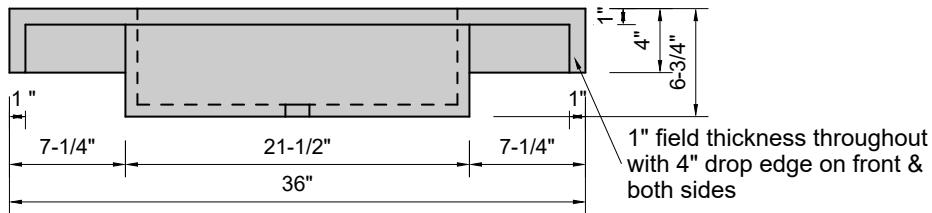

TOP VIEW

FRONT VIEW

SIDE VIEW

BACK VIEW

Model #: FLCU-36-00
Cube (floating)
no faucet holes