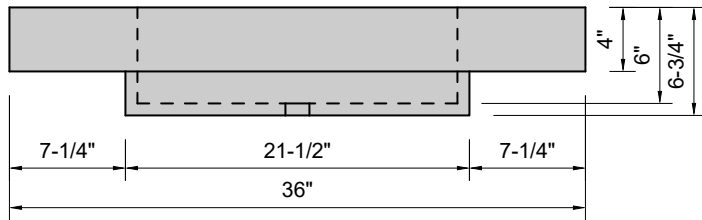

TOP VIEW

FRONT VIEW

SIDE VIEW

BACK VIEW

Model #: FLCU-36-00
Cube (floating)
no faucet holes