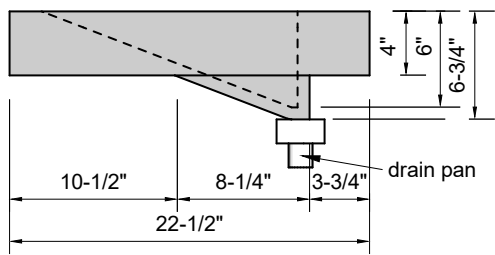

TOP VIEW

FRONT VIEW

BACK VIEW

SIDE VIEW

Model #: FLCR-96-03
Commercial Ramp (floating)
8" widespread faucet holes