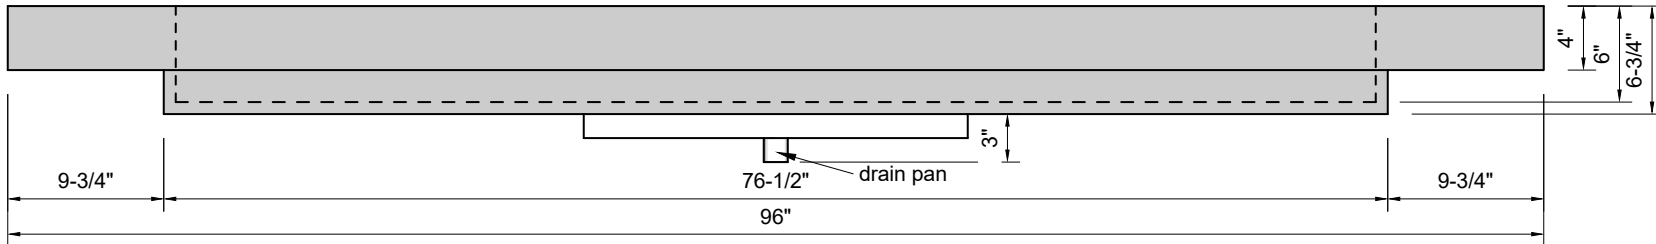

TOP VIEW

FRONT VIEW

BACK VIEW

SIDE VIEW

Model #: FLCR-96-03
Commercial Ramp (floating)
8" widespread faucet holes