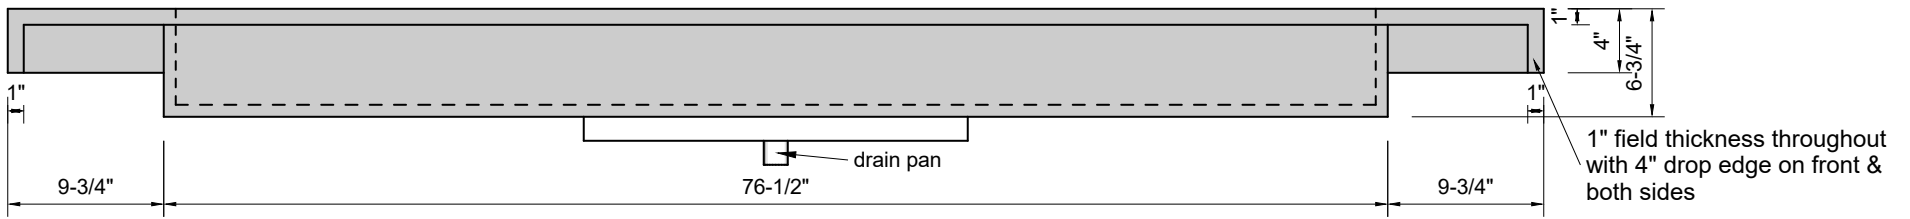

TOP VIEW

FRONT VIEW

BACK VIEW

SIDE VIEW

Model #: FLCR-96-03
Commercial Ramp (floating)
8" widespread faucet holes