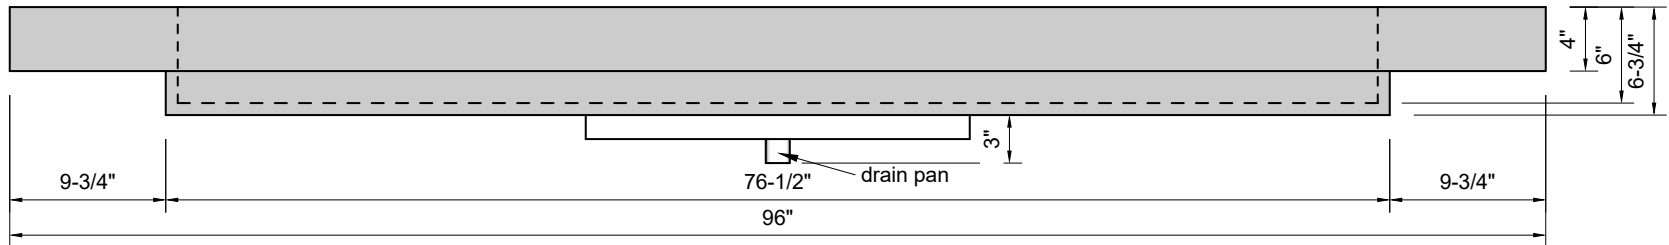

TOP VIEW

FRONT VIEW

BACK VIEW

SIDE VIEW

Model #: FLCR-96-01
Commercial Ramp (floating)
single faucet holes