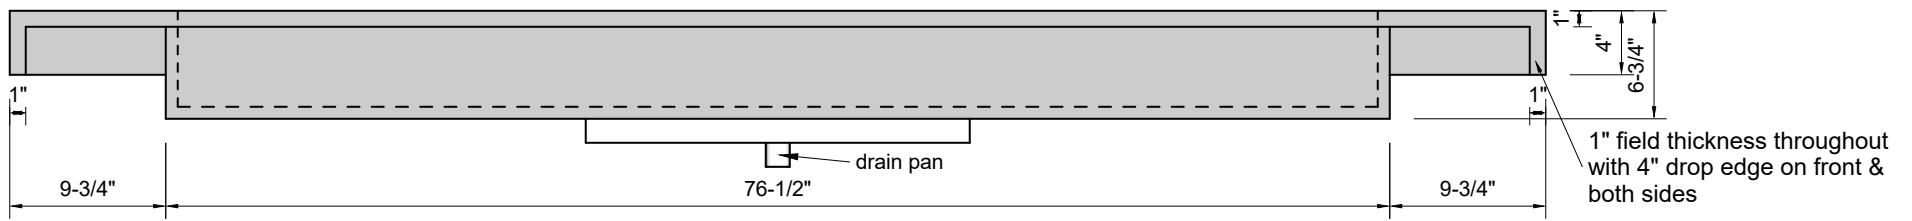

TOP VIEW

FRONT VIEW

BACK VIEW

SIDE VIEW

Model #: FLCR-96-01
Commercial Ramp (floating)
single faucet holes