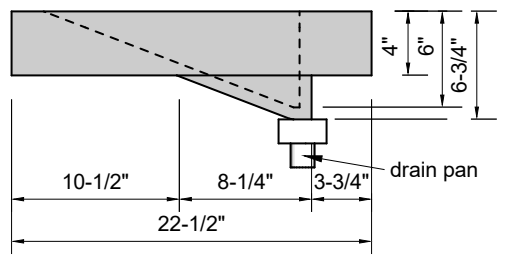

TOP VIEW

FRONT VIEW

BACK VIEW

SIDE VIEW

Model #: FLCR-96-01
Commercial Ramp (floating)
single faucet holes