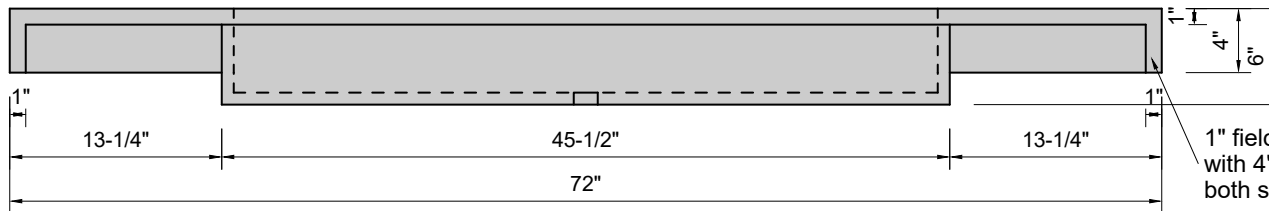

**TOP VIEW**

**FRONT VIEW**

**SIDE VIEW**

**BACK VIEW**

**Model #: FLBR-72-03**  
**Breeze (floating)**  
**8" widespread faucet holes**