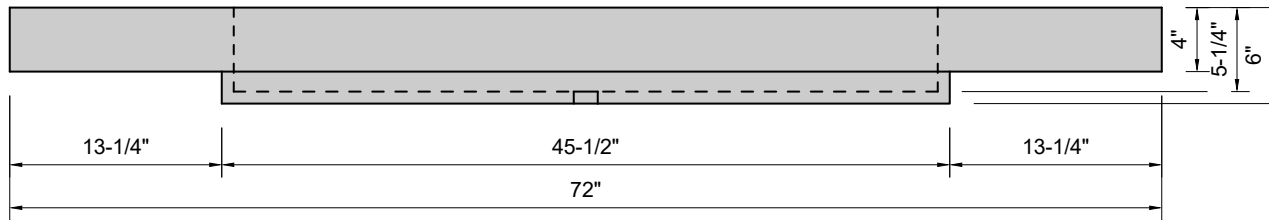

**TOP VIEW**

**FRONT VIEW**

**SIDE VIEW**

**BACK VIEW**

**Model #: FLBR-72-03**  
**Breeze (floating)**  
**8" widespread faucet holes**