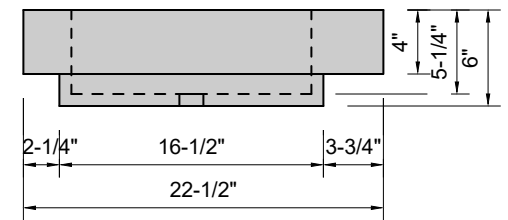

**TOP VIEW**

**FRONT VIEW**

**SIDE VIEW**

**BACK VIEW**

**Model #: FLBR-72-03**  
**Breeze (floating)**  
**8" widespread faucet holes**