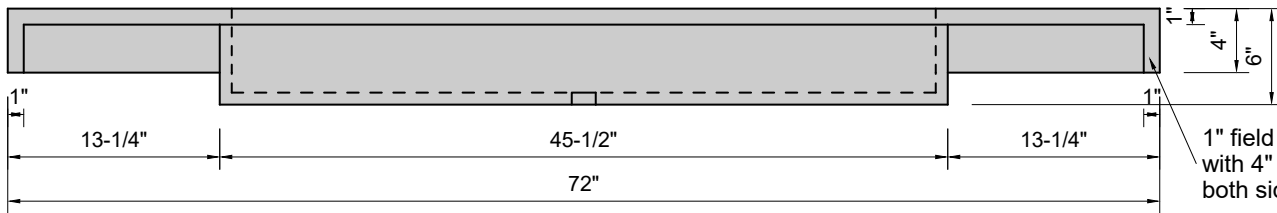

TOP VIEW

FRONT VIEW

SIDE VIEW

BACK VIEW

Model #: FLBR-72-01
Breeze (floating)
single faucet holes