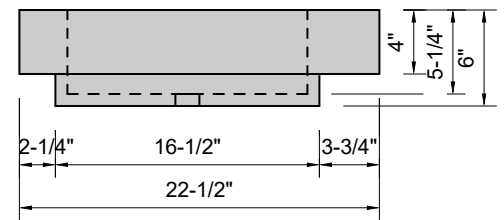

TOP VIEW

FRONT VIEW

SIDE VIEW

BACK VIEW

Model #: FLBR-72-01
Breeze (floating)
single faucet holes