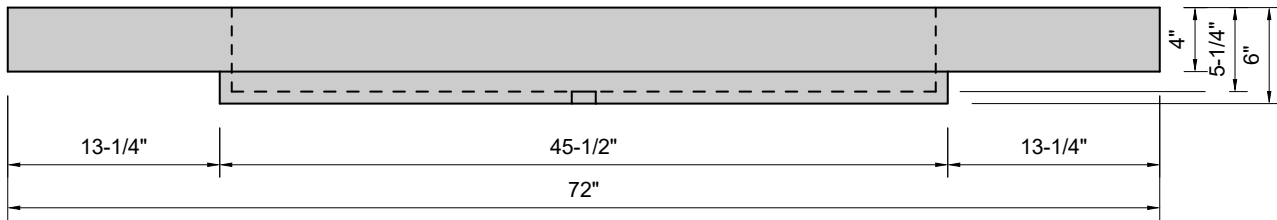

TOP VIEW

FRONT VIEW

SIDE VIEW

BACK VIEW

Model #: FLBR-72-01
Breeze (floating)
single faucet holes