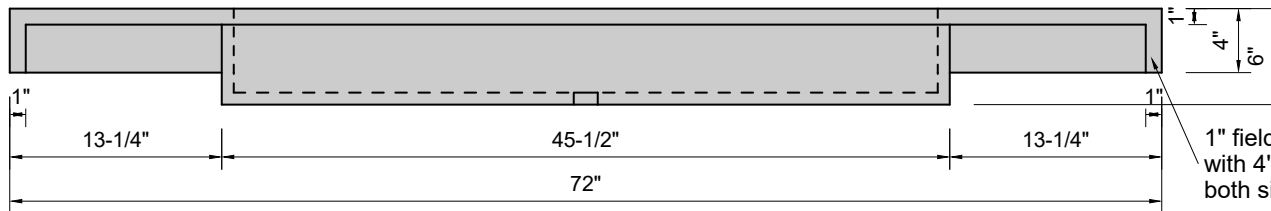

TOP VIEW

FRONT VIEW

SIDE VIEW

BACK VIEW

Model #: FLBR-72-00
Breeze (floating)
no faucet holes