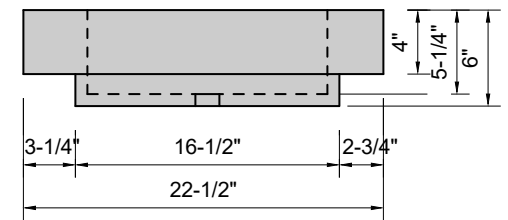

TOP VIEW

FRONT VIEW

SIDE VIEW

BACK VIEW

Model #: FLBR-72-00
Breeze (floating)
no faucet holes