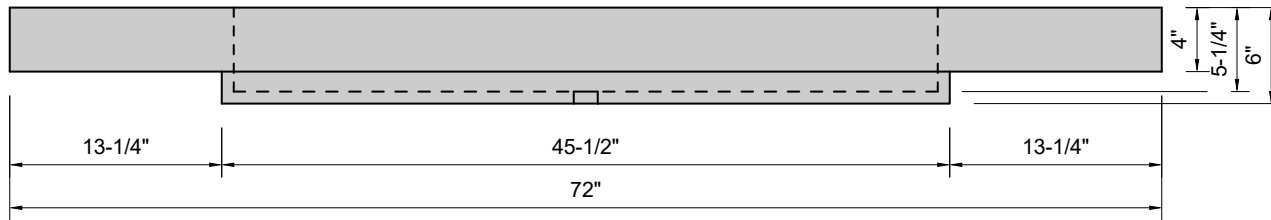

TOP VIEW

FRONT VIEW

SIDE VIEW

BACK VIEW

Model #: FLBR-72-00
Breeze (floating)
no faucet holes