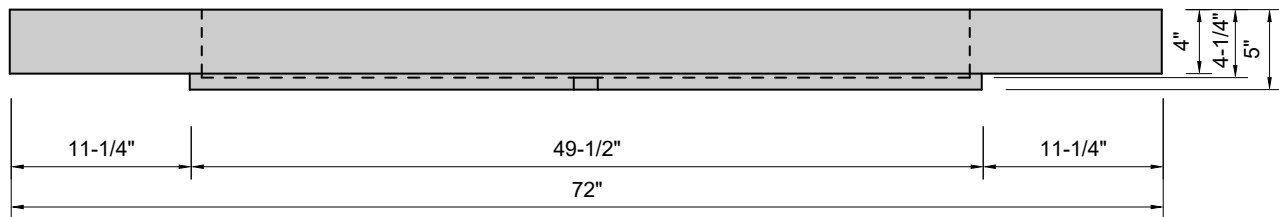

TOP VIEW

FRONT VIEW

SIDE VIEW

Model #: CH-72-00
Channel
no faucet holes