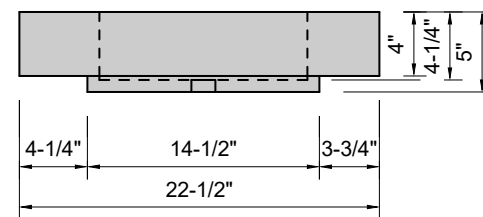

TOP VIEW

FRONT VIEW

SIDE VIEW

Model #: CH-72-00
Channel
no faucet holes