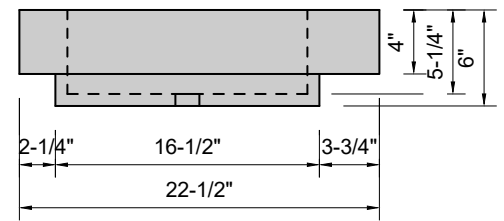

TOP VIEW

FRONT VIEW

SIDE VIEW

Model #: BR-72-03
Breeze
8" widespread faucet holes