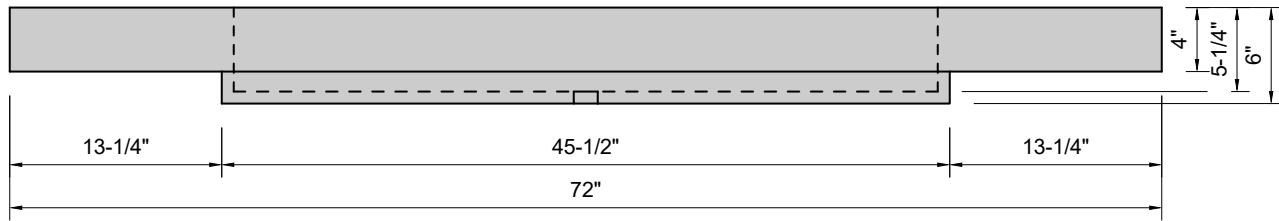

TOP VIEW

FRONT VIEW

SIDE VIEW

Model #: BR-72-03
Breeze
8" widespread faucet holes