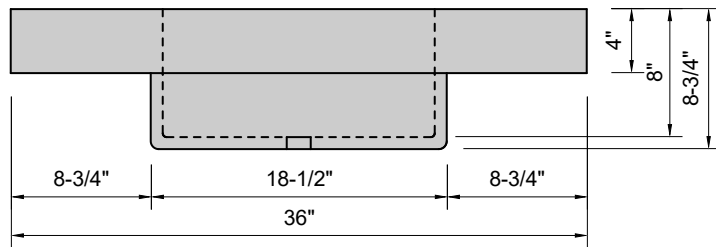

TOP VIEW

FRONT VIEW

SIDE VIEW

Model #: BA-36-03
Basin
8" widespread faucet holes