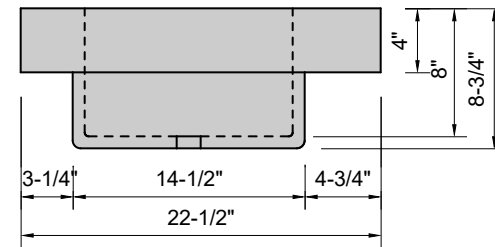

TOP VIEW

FRONT VIEW

SIDE VIEW

Model #: BA-36-03
Basin
8" widespread faucet holes