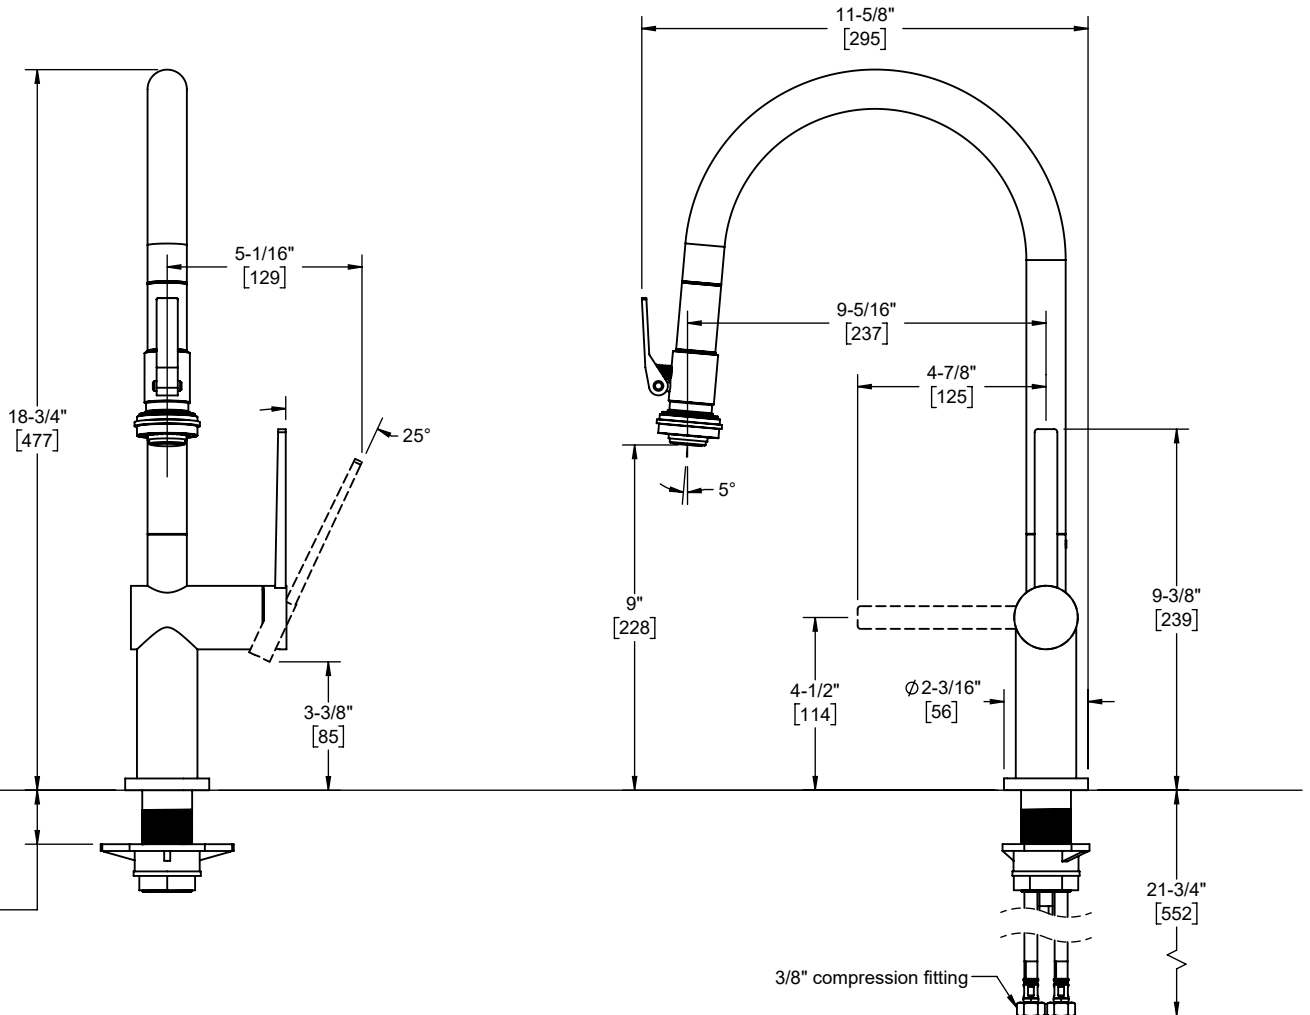

California Faucets®

La Spezia™

Squeeze Lever Pull-Down Kitchen Faucet - High Arc Spout

K55-100SQ-TG

Features

- Available in 28 finishes including 13 PVD finishes
- All brass construction including sprayhead
- 360° rotating spout
- PDS™ "Positive Docking System" secures sprayhead
- Squeeze lever activates spray mode
- Spray jets have easy-to-clean surface
- Quiet polymer-braided hose with rotating joint
- Ceramic disc cartridge
- Max flow rate: 1.8 gpm (6.8 L/min)

Codes/Standards Applicable

Product meets or exceeds the following:

- ASME A112.18.1/CSA B125.1
- NSF 61, NSF 372, CEC, & DOE
- Commonwealth of MA
- ADA compliant

Through-Hole Specifications

Min	Recommended	Max
Ø 1-3/8" [35]	Ø 1-3/8" [35]	Ø 1-5/8" [41]

Specifications subject to change without notice

Dimensions are inches, rounded to 1/16"
[Dimensions in brackets are mm, rounded to 1mm]