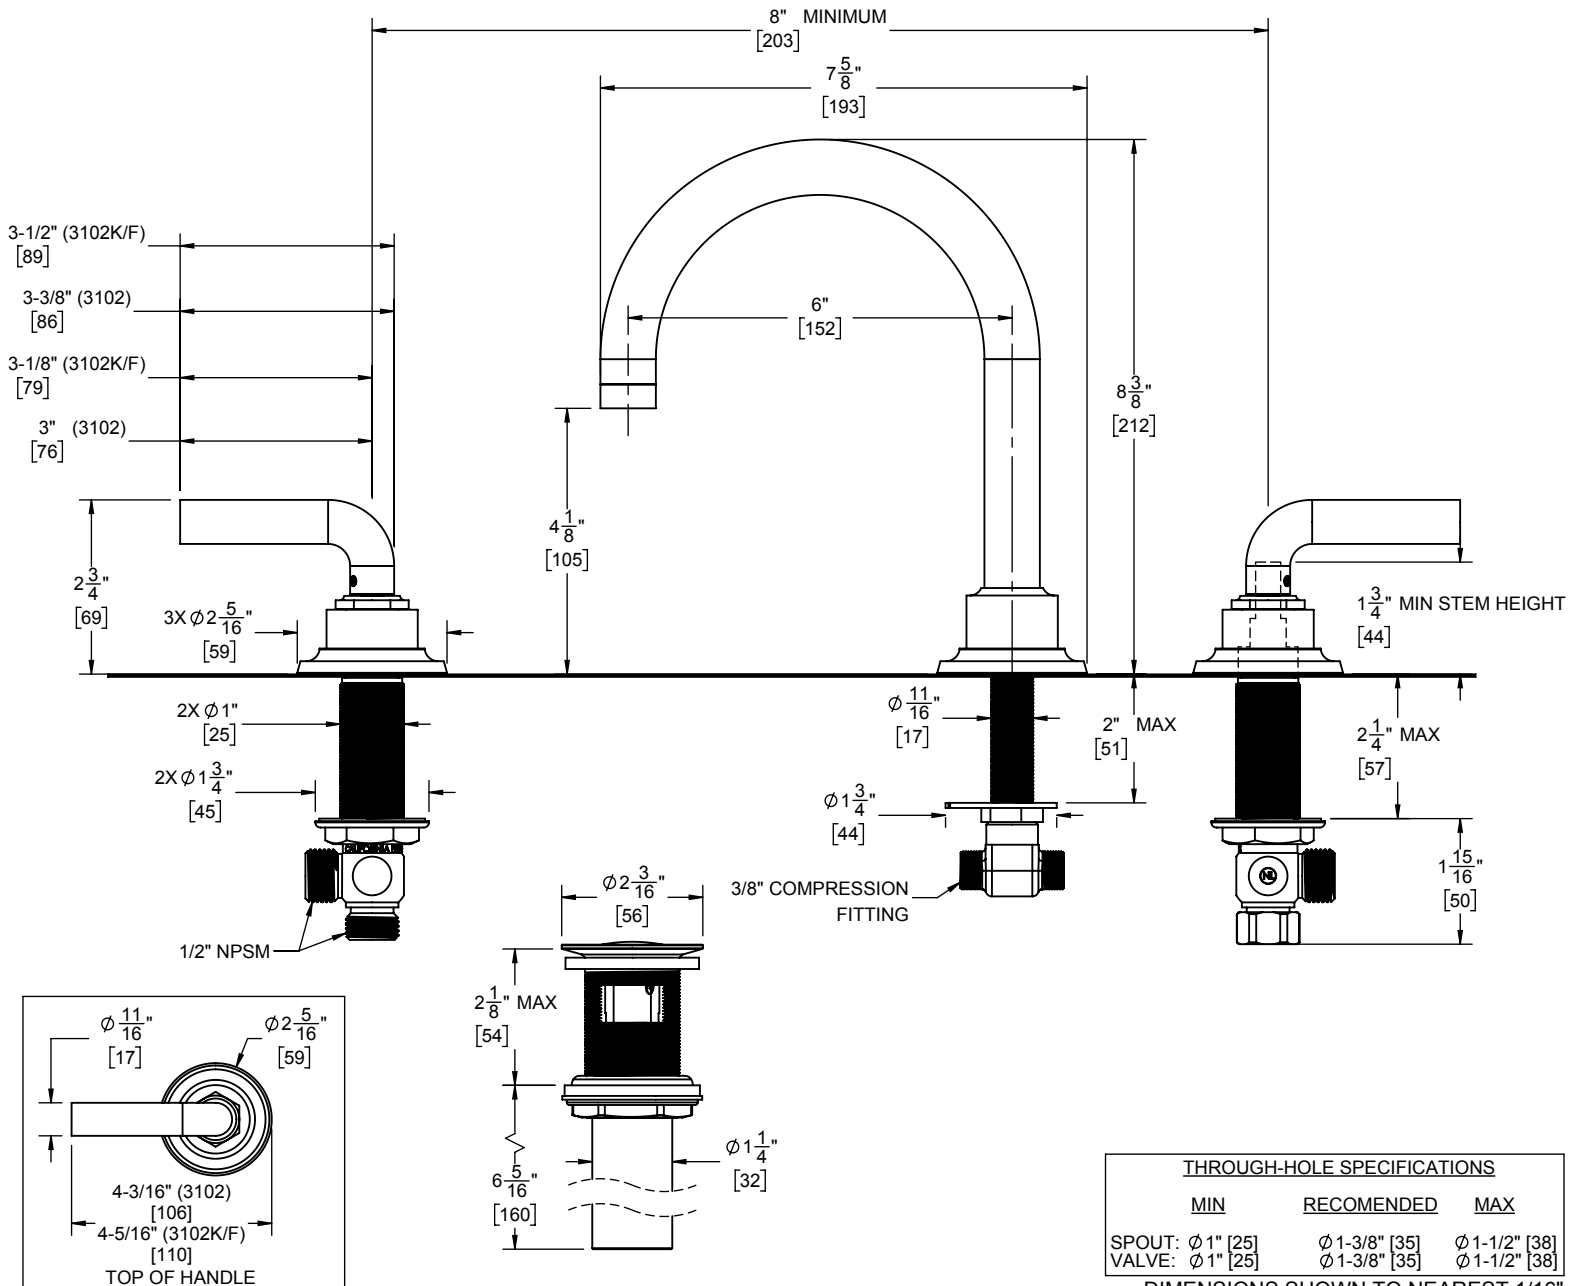

California Faucets®

Descanso®

WIDESPREAD LAVATORY FAUCET

Features

- Over 28 finishes including 13 PVD finishes
- All brass construction
- 6" spout center to center
- 1/4" turn ceramic disc cartridge(s)
- Flexible braided hoses for ease of installation
- Ø 1-1/4" all brass touch style pop up drain assembly
- 1.2 gpm (4.5 L /min) max flow rate

Codes/Standards Applicable

Product meets or exceeds the following:

- ASME A112.18.1/CSA B125.1
- NSF/ANSI 61 & NSF/ANSI 372
- CEC / DOE
- EPA WaterSense High Efficiency Lavatory
- Commonwealth of MA
- ADA compliant

3102
3102K
3102F

SPECIFICATIONS SUBJECT TO CHANGE WITHOUT NOTICE

DIMENSIONS SHOWN TO NEAREST 1/16"
[DIMENSIONS SHOWN TO NEAREST 1mm]