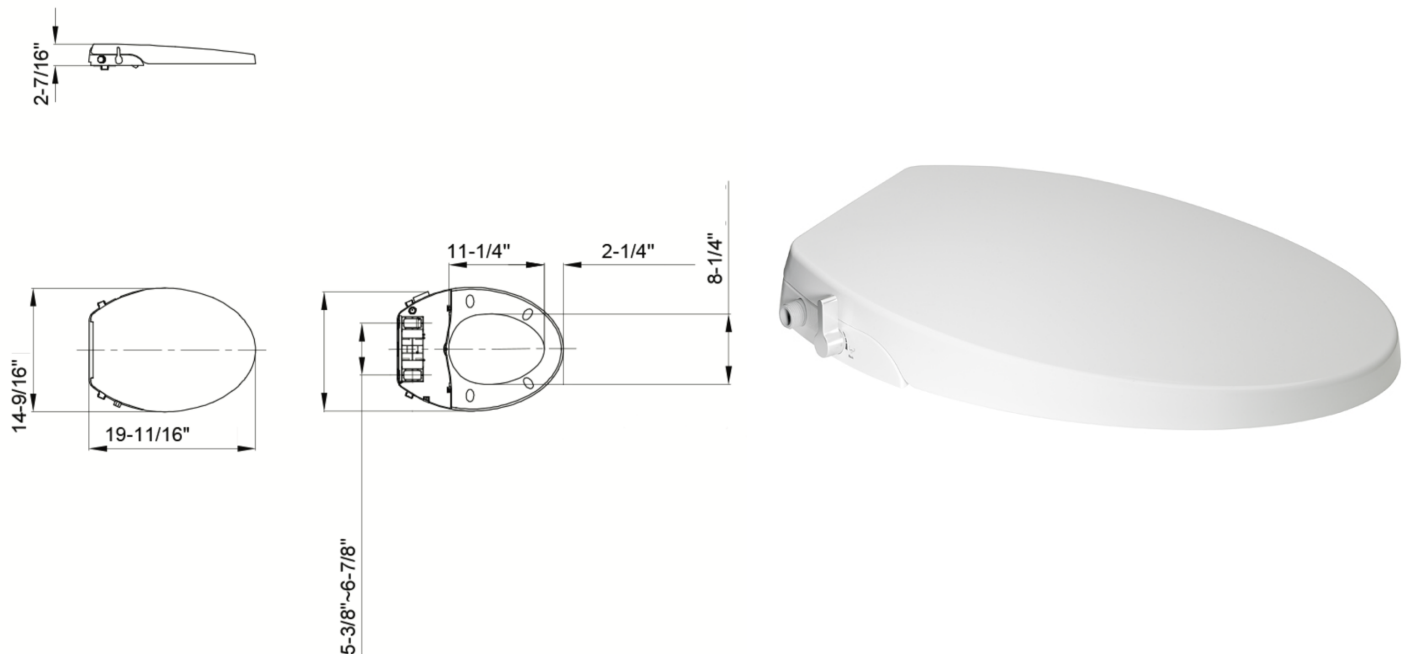

**TELESCOPING ELONGATED BIDET SEAT FB-106**

**FEATURES**

Dimensions	L 18-11/16" x W 14-9/16" x H 2-7/16"
Weight	6.4 lbs
Material Finish	Polypropylene
Color	White

**DETAILS**

This powerless bidet seat features rear wash, front wash, slow closing and an antibacterial nozzle – and it functions completely without electricity. Controlled by a discrete side knob, you can conveniently adjust the water flow to your preference(s). And for extra convenient cleaning, the seat and lid are easily removed within seconds.