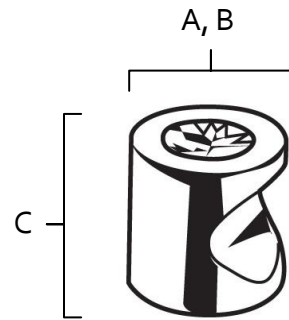

SPECIFICATIONS

**CONTEMPORARY
CRYSTAL
ROUND KNOBS**

FEATURES

- Modern styling
- Multiple finishes
- Concealed installation

WARRANTY

Limited lifetime

FINISHES

- Polished Chrome (PC)
- Polished Nickel (PN)
- Satin Nickel (SN)

MATERIAL

- Brass
- Swarovski Crystal

Item#	A	B	C
C823-34	3/4"	3/4"	3/4"
C823-1	1"	1"	1"
C824-1	1"	1"	1 1/8"

KEY:

- A - Length
- B - Width
- C - Projection

NOTE: Dimensions and specifications are subject to change without notice.