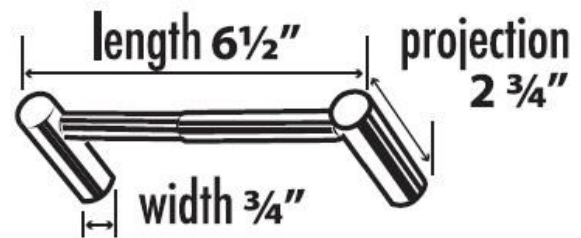

SPECIFICATIONS

SPA 1
TISSUE HOLDER

FEATURES

Modern styling
Multiple finishes
Concealed installation

WARRANTY

Limited lifetime

FINISHES

Polished Brass/Non-lacquered (PB/NL)
Polished Chrome (PC)
Bronze (BRZ)
Polished Nickel (PN)
Satin Nickel (SN)

MATERIAL

Brass

Item#

A7060

NOTE: Dimensions and specifications are subject to change without notice.